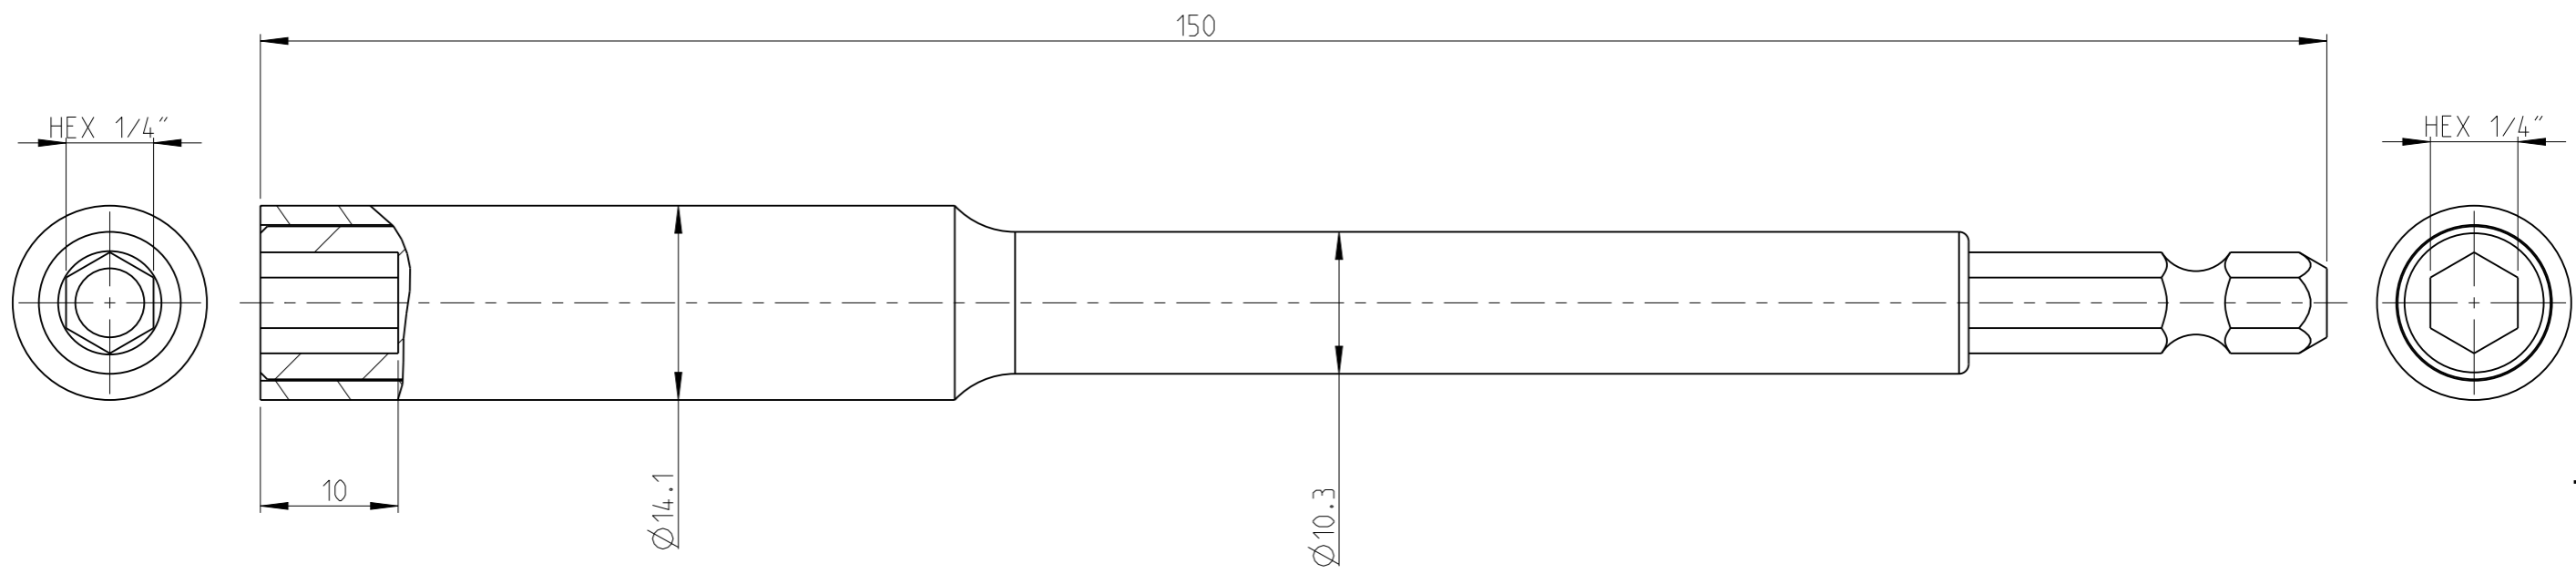

ASSEMBLY	4027101742	Status	In Work	Rev. / Iter	0.0
DRAWING	4027101742	Status		Rev. / Iter	0.0

proprietary document. Not to be used in any way without our consent.

SALTUS	Name	Bit H-HEX1/4"-L150-HEX1/4"-M-R
	Designation	4027 1017 42