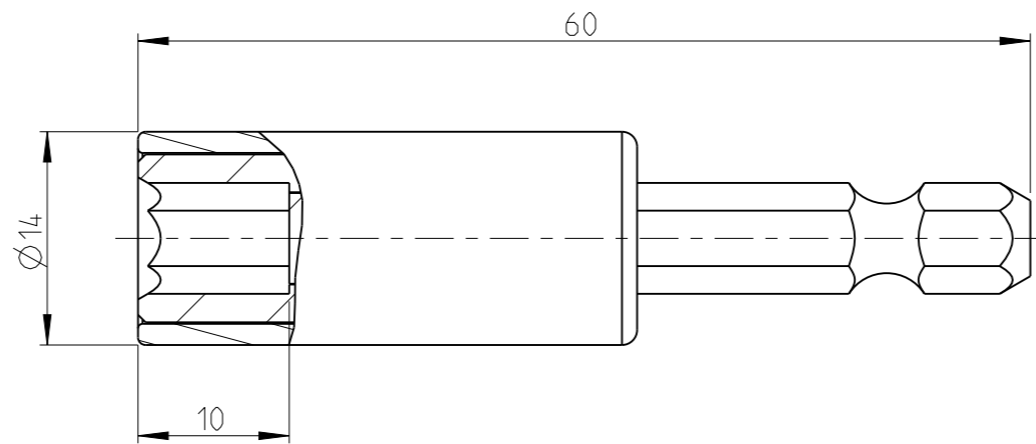

ASSEMBLY	4027101749	Status	Released	Rev. / Iter	1.2
DRAWING	4027101749	Status		Rev. / Iter	1.1

proprietary document. Not to be used in any way without our consent.

**SALTUS**

Name	Bit H-HEX1/4"-L60-HEX1/4"-M-R
Designation	4027 1017 49