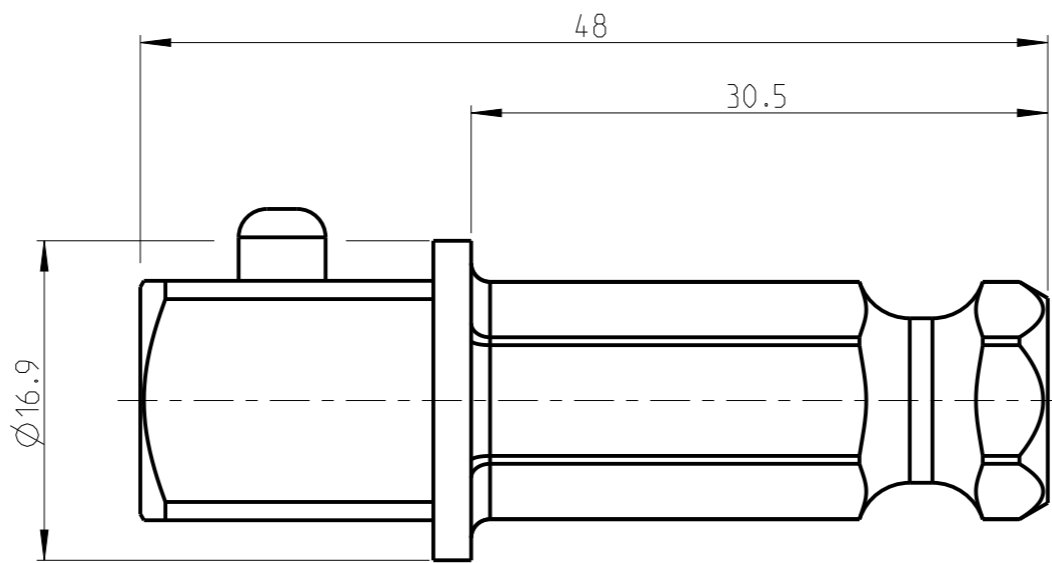

PART	4027101810	Status	Released	Rev./Iter	0.3
Drawing	4027101810	Status		Rev./Iter	0.3

proprietary document. Not to be used in any way without our consent.

**SALTUS**

Name  
Adapter-HEXE7/16"-L48-SQ1/2"-P