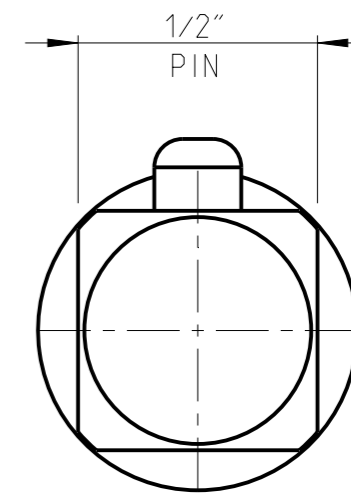

PART	4027101810	Status	Released	Rev./Iter	0.3
Drawing	4027101810	Status		Rev./Iter	0.3

proprietary document. Not to be used in any way without our consent.

**SALTUS**

Name  
Adapter-HEXE7/16"-L48-SQ1/2"-P