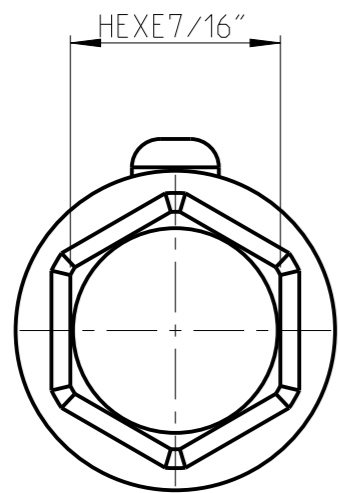

PART	4027101810	Status	Released	Rev./Iter	0.3
Drawing	4027101810	Status		Rev./Iter	0.3

proprietary document. Not to be used in any way without our consent.

**SALTUS**

Name  
Adapter-HEXE7/16"-L48-SQ1/2"-P