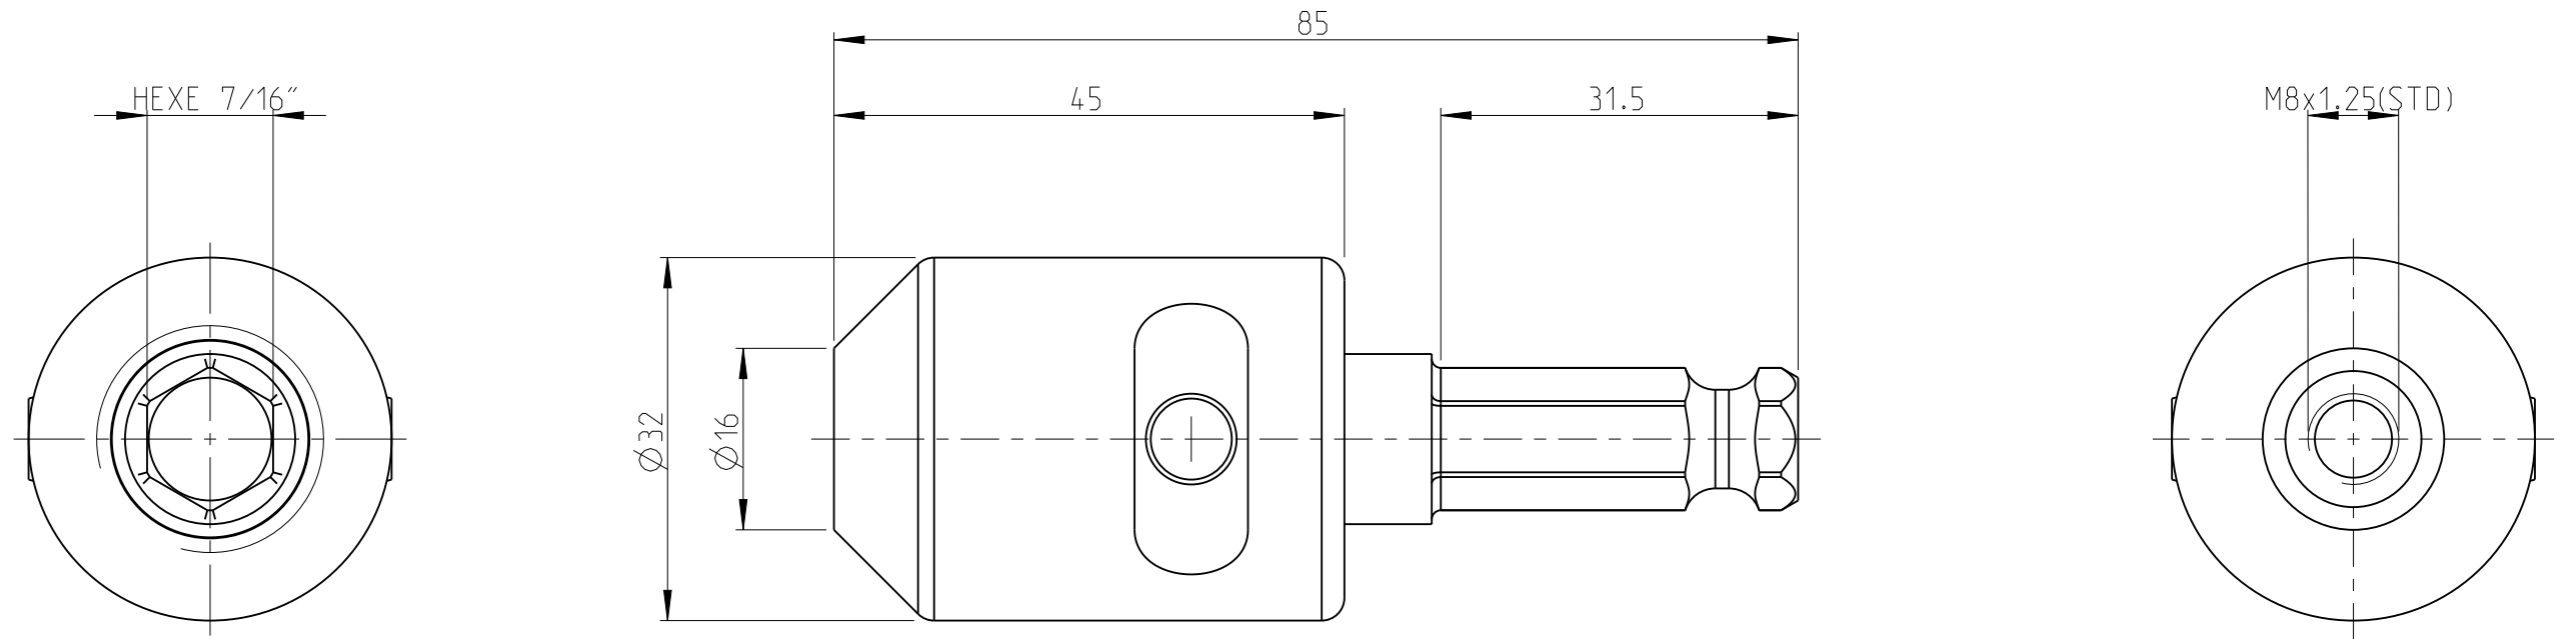

ASSEMBLY	4027102008	Status	Released	Rev. / Iter	0.0
DRAWING	4027102008	Status		Rev. / Iter	0.0

proprietary document. Not to be used in any way without our consent.

SALTUS	Name	StudStr-HEXE7/16"-L85-THM8
	Designation	4027 1020 08