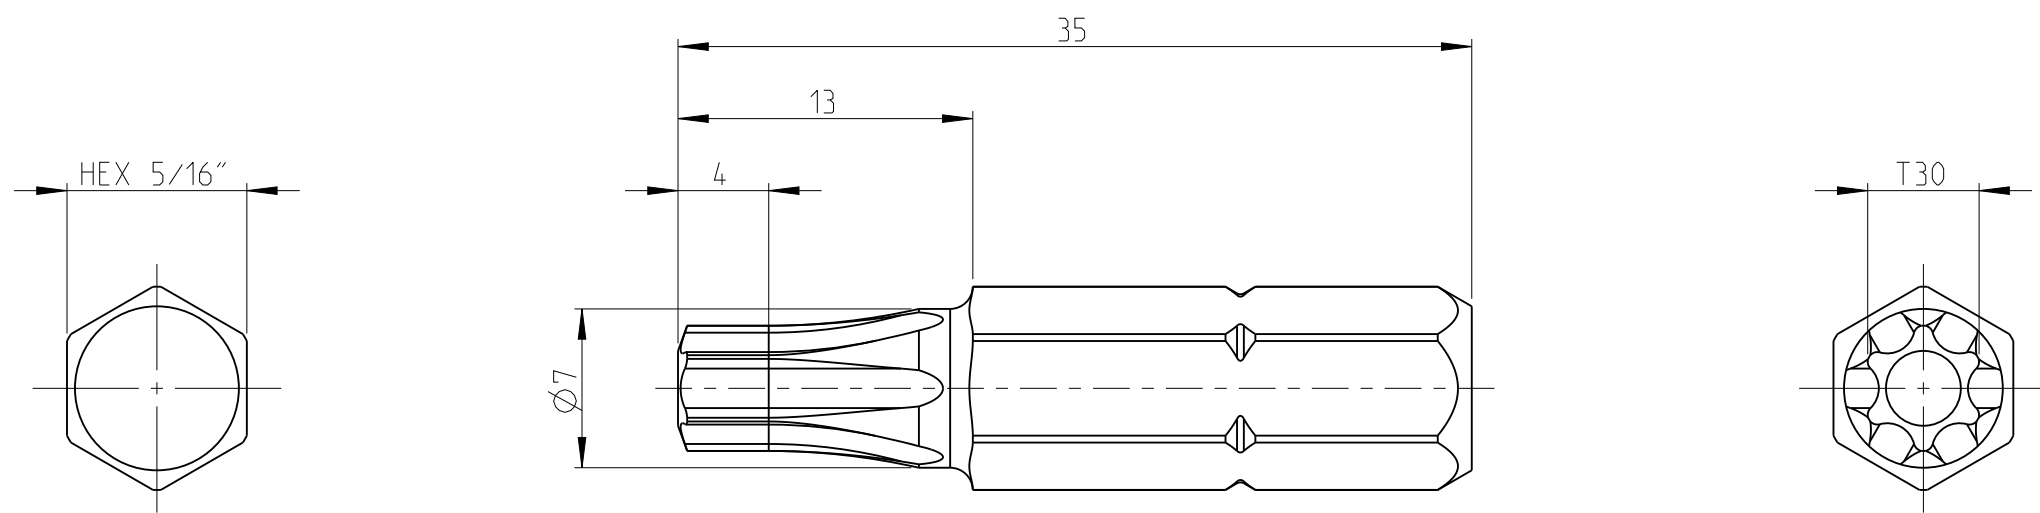

PART	4027103330	Status	In Work	Rev. / Iter	0.1
Drawing	4027103330	Status		Rev. / Iter	0.2

proprietary document. Not to be used in any way without our consent.

SALTUS	Name	Bit-HEXC5/16"-L35-T30
	Designation	4027 1033 30