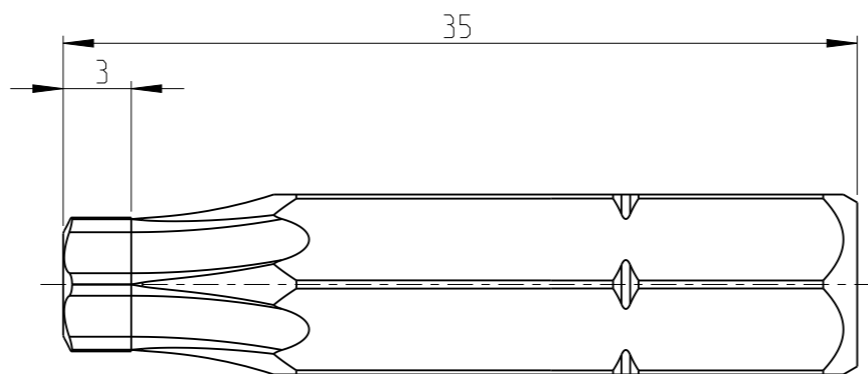

PART	4027103340	Status	In Work	Rev. / Iter	0.1
Drawing	4027103340	Status		Rev. / Iter	0.1

proprietary document. Not to be used in any way without our consent.

SALTUS

Name	Bit-HEXC 5/16"-L35-T40
Designation	4027 1033 40