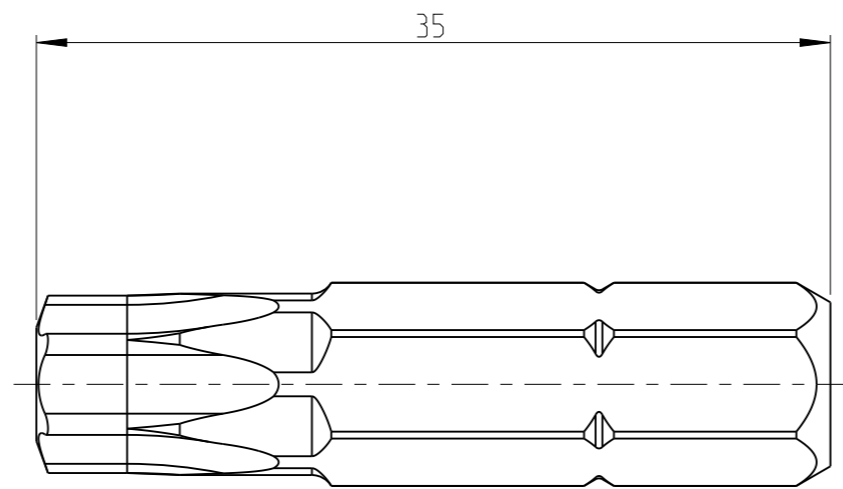

PART	4027103345	Status	Released	Rev. / Iter	0.2
Drawing	4027103345	Status		Rev. / Iter	0.2

2:1

proprietary document. Not to be used in any way without our consent.

SALTUS

Name	Bit-HEXC 5/16" - L35 - T45
Designation	4027 1033 45