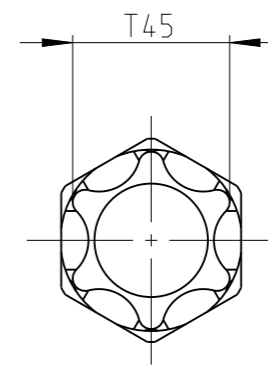

PART	4027103345	Status	Released	Rev. / Iter	0.2
Drawing	4027103345	Status		Rev. / Iter	0.2

2:1

proprietary document. Not to be used in any way without our consent.

SALTUS

Name	Bit-HEXC 5/16" - L35 - T45
Designation	4027 1033 45