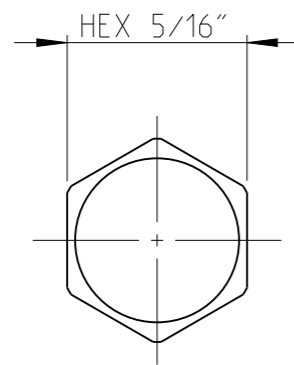

PART	4027103345	Status	Released	Rev. / Iter	0.2
Drawing	4027103345	Status		Rev. / Iter	0.2

2:1

proprietary document. Not to be used in any way without our consent.

SALTUS

Name	Bit-HEXC 5/16" - L35 - T45
Designation	4027 1033 45