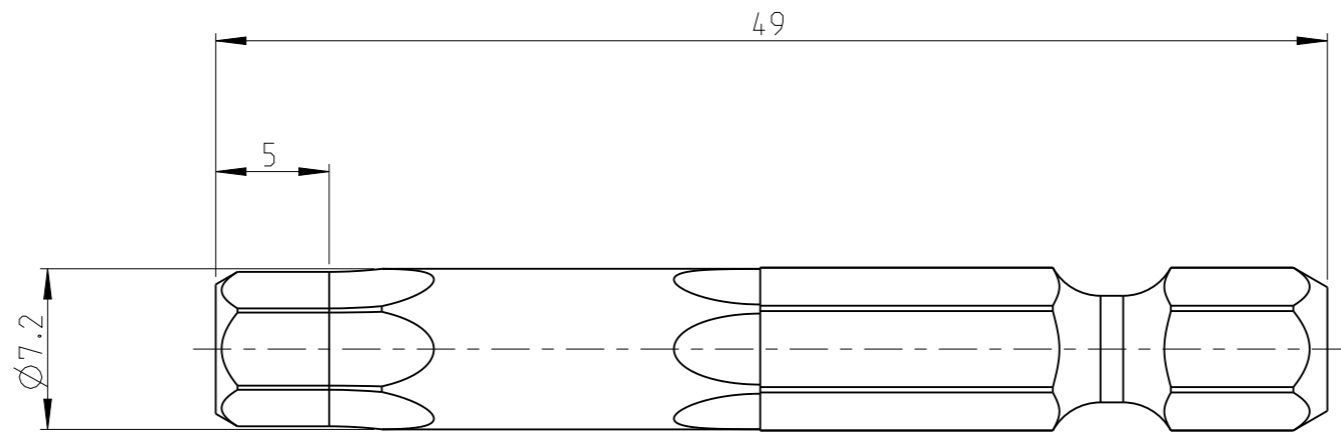

PART	4027103806	Status	In Work	Rev./Iter	0.0
Drawing	4027103806	Status		Rev./Iter	0.0

proprietary document. Not to be used in any way without our consent.

SALTUS	Name	Bit-HEXE1/4"-L49-HEX6
	Designation	4027 1038 06