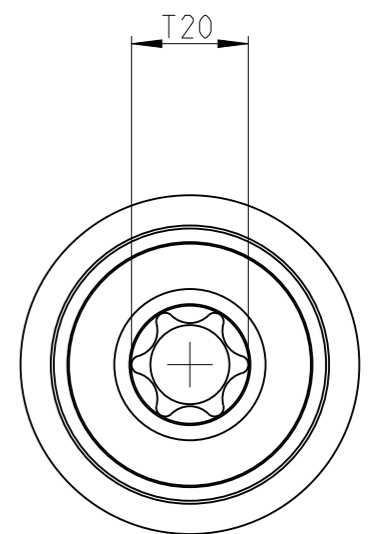

ASSEMBLY	4027104021	Status	Released	Rev. / Iter	0.2
DRAWING	4027104021	Status		Rev. / Iter	0.2

proprietary document. Not to be used in any way without our consent.

SALTUS

Name	Bit-HEXE1/4-L50-T20-RM-R
Designation	4027 1040 21