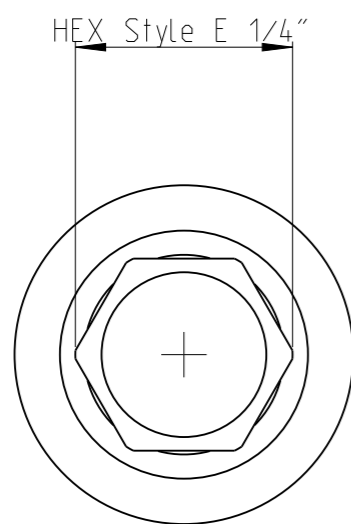

ASSEMBLY	4027104021	Status	Released	Rev. / Iter	0.2
DRAWING	4027104021	Status		Rev. / Iter	0.2

proprietary document. Not to be used in any way without our consent.

SALTUS

Name	Bit-HEXE1/4-L50-T20-RM-R
Designation	4027 1040 21