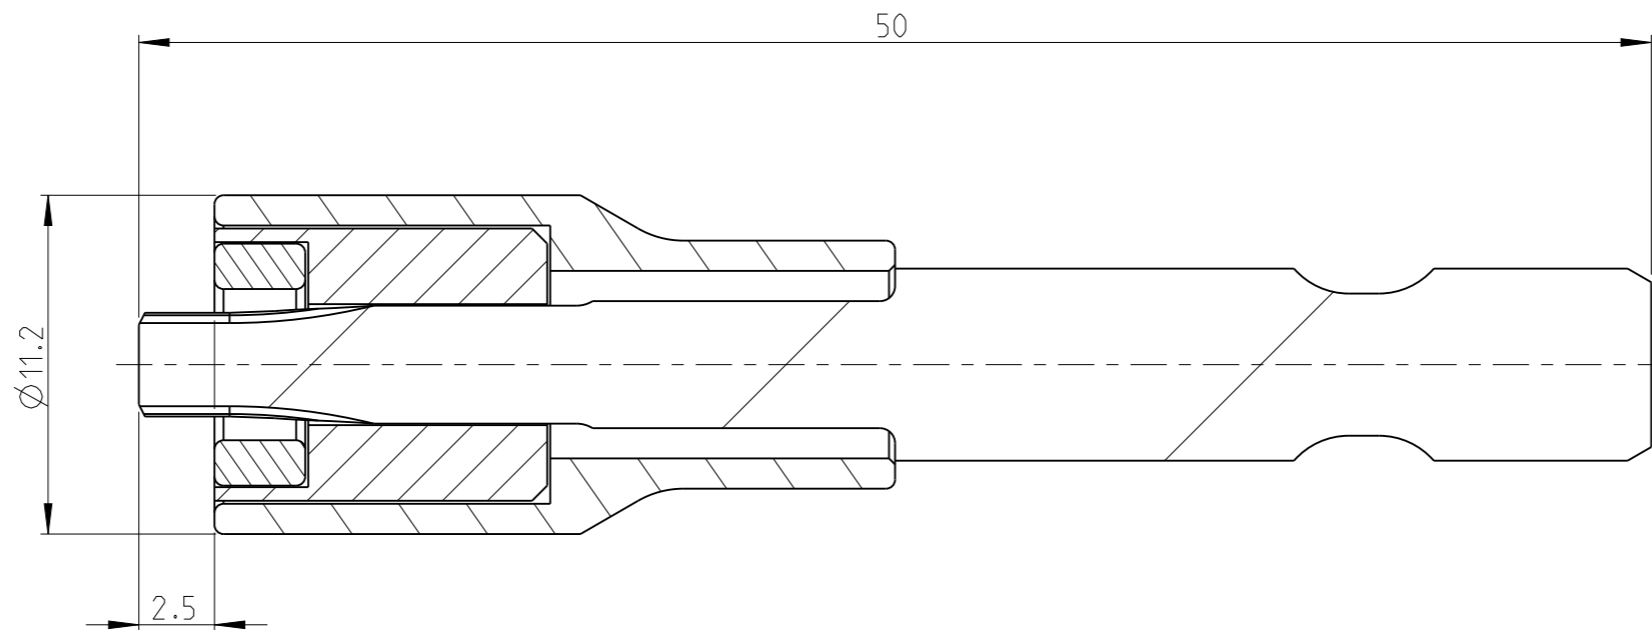

ASSEMBLY	4027104021	Status	Released	Rev. / Iter	0.2
DRAWING	4027104021	Status		Rev. / Iter	0.2

proprietary document. Not to be used in any way without our consent.

SALTUS

Name	Bit-HEXE1/4-L50-T20-RM-R
Designation	4027 1040 21