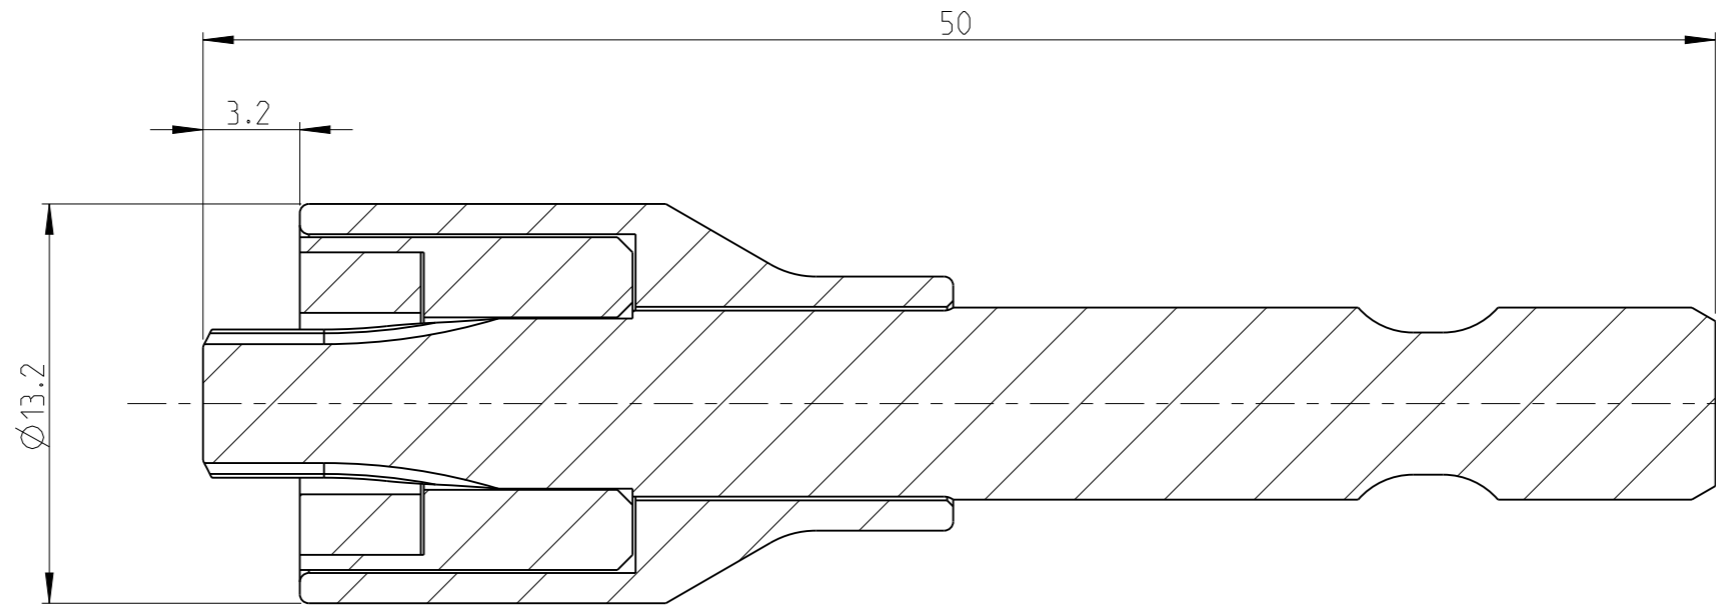

ASSEM	4027104031	Status	Released	Rev./Iter	0,0
Drawing	4027104031	Status		Rev./Iter	0,0

2:1

proprietary document. Not to be used in any way without our consent.

SALTUS

Name	Bit-HEXE1/4"-L50-T30-RM-R
Designation	4027 1040 31