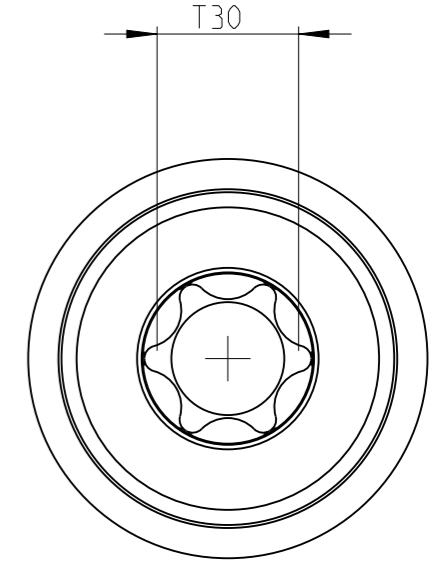

ASSEM	4027104031	Status	Released	Rev./Iter	0,0
Drawing	4027104031	Status		Rev./Iter	0,0

2:1

proprietary document. Not to be used in any way without our consent.

SALTUS

Name	Bit-HEXE1/4"-L50-T30-RM-R
Designation	4027 1040 31