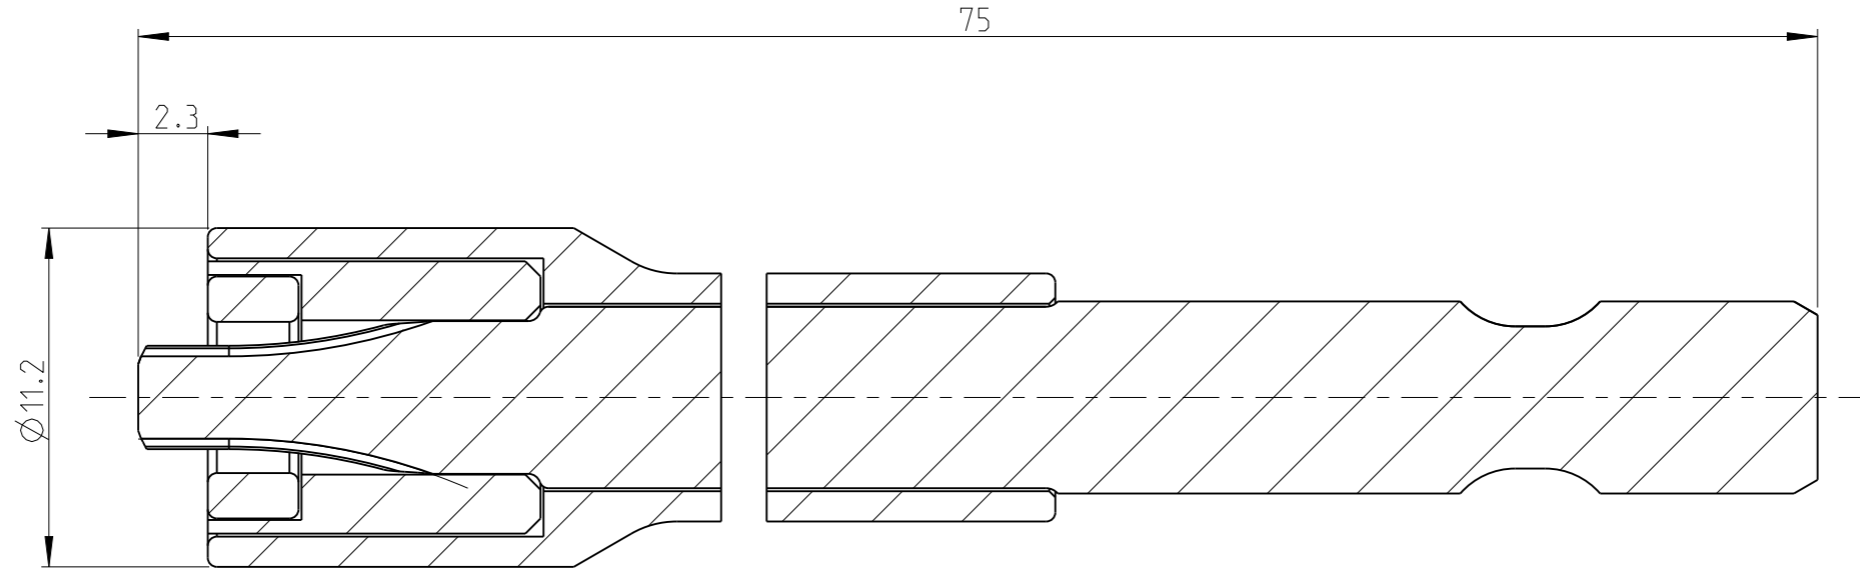

ASSEM	4027104121	Status	Released	Rev. / Iter	0.0
Drawing	4027104121	Status		Rev. / Iter	0.0

2:1

proprietary document. Not to be used in any way without our consent.

SALTUS

Name	Bit-HEXE1/4"-L75-T20-RM-R
Designation	4027 1041 21