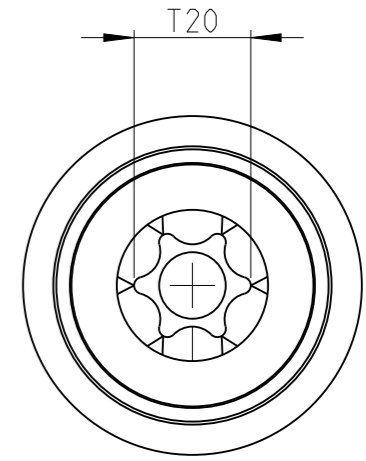

ASSEM	4027104121	Status	Released	Rev. / Iter	0.0
Drawing	4027104121	Status		Rev. / Iter	0.0

2:1

proprietary document. Not to be used in any way without our consent.

SALTUS

Name	Bit-HEXE1/4"-L75-T20-RM-R
Designation	4027 1041 21