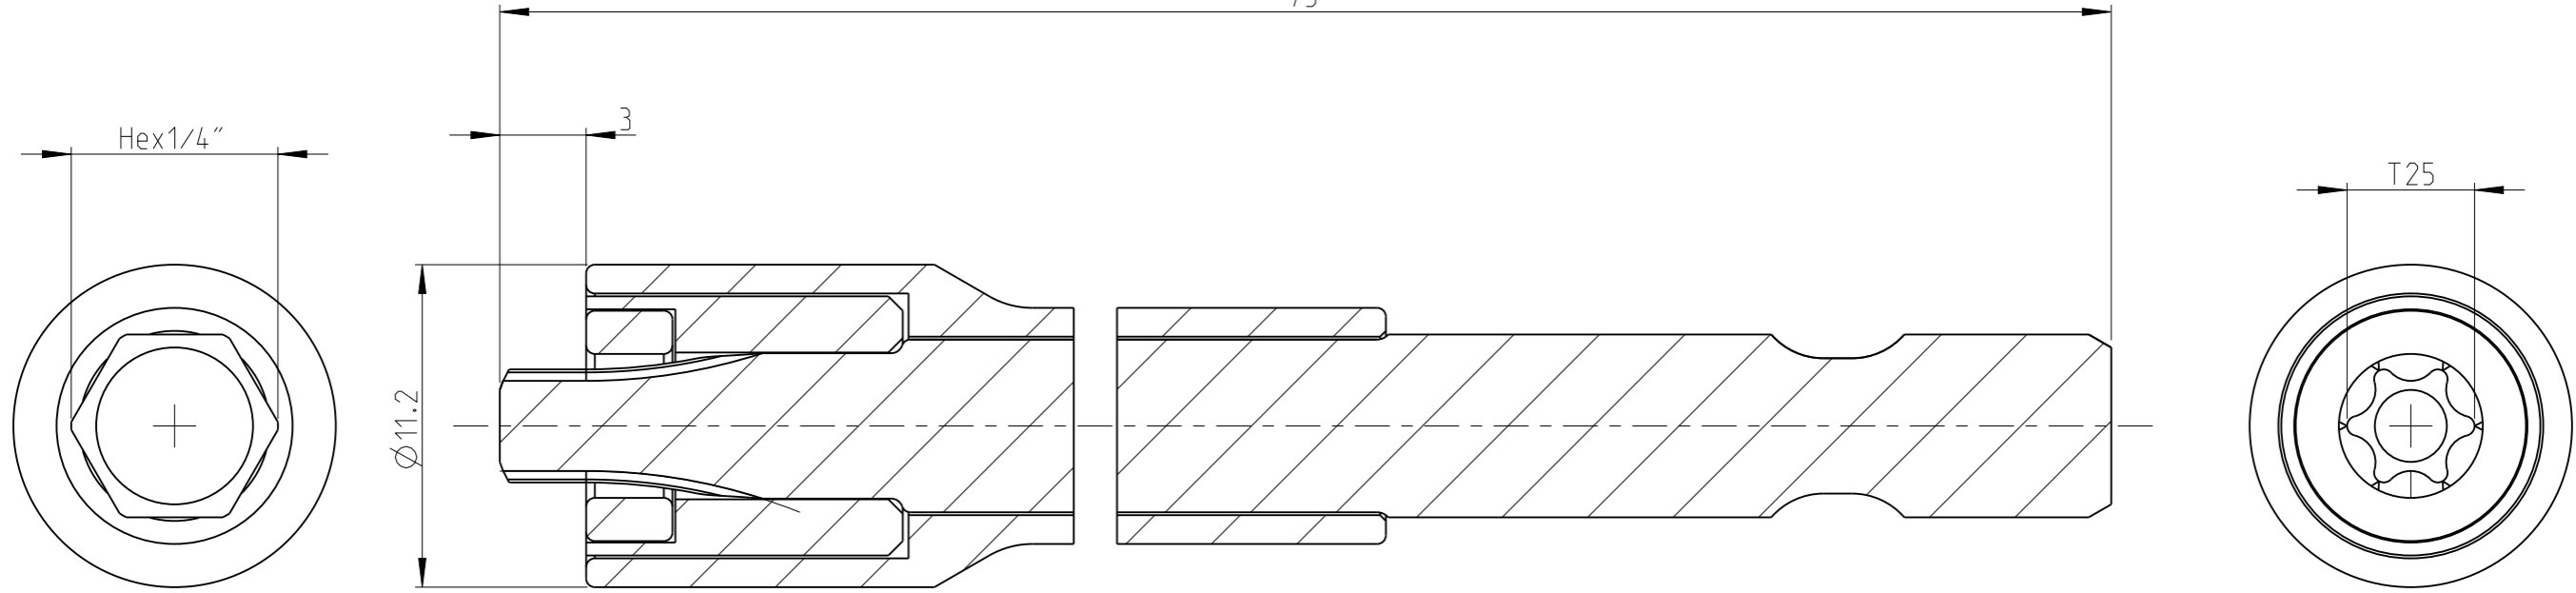

ASSEMBLY	4027104126	Status	Released	Rev. / Iter	2.2
DRAWING	4027104126	Status		Rev. / Iter	2.2

2:1

proprietary document. Not to be used in any way without our consent.

SALTUS	Name	Bit-HEXE1/4"-L75-T25-RM-R
	Designation	4027 1041 26