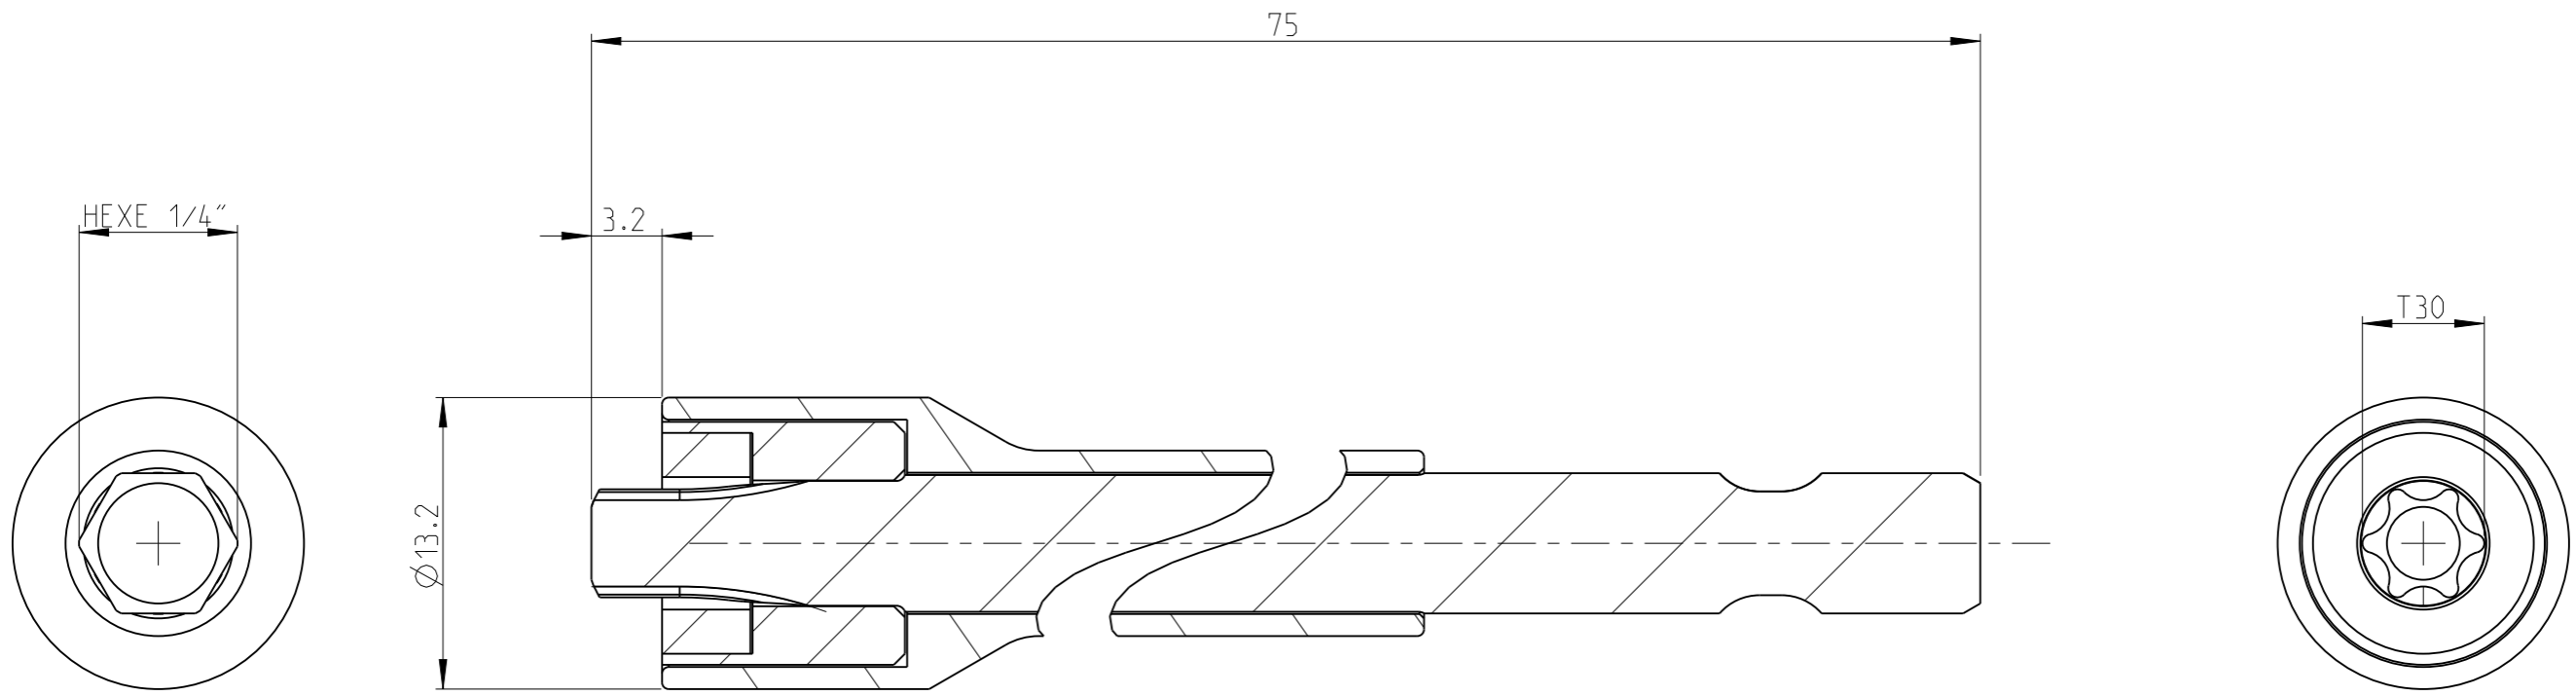

ASSEMBLY	4027104131	Status	Released	Rev. / Iter	0.0
DRAWING	4027104131	Status		Rev. / Iter	0.0

2:1

proprietary document. Not to be used in any way without our consent.

SALTUS

Name	Bit-HEXE1/4"-L75-T30-RM-R
Designation	4027 1041 31