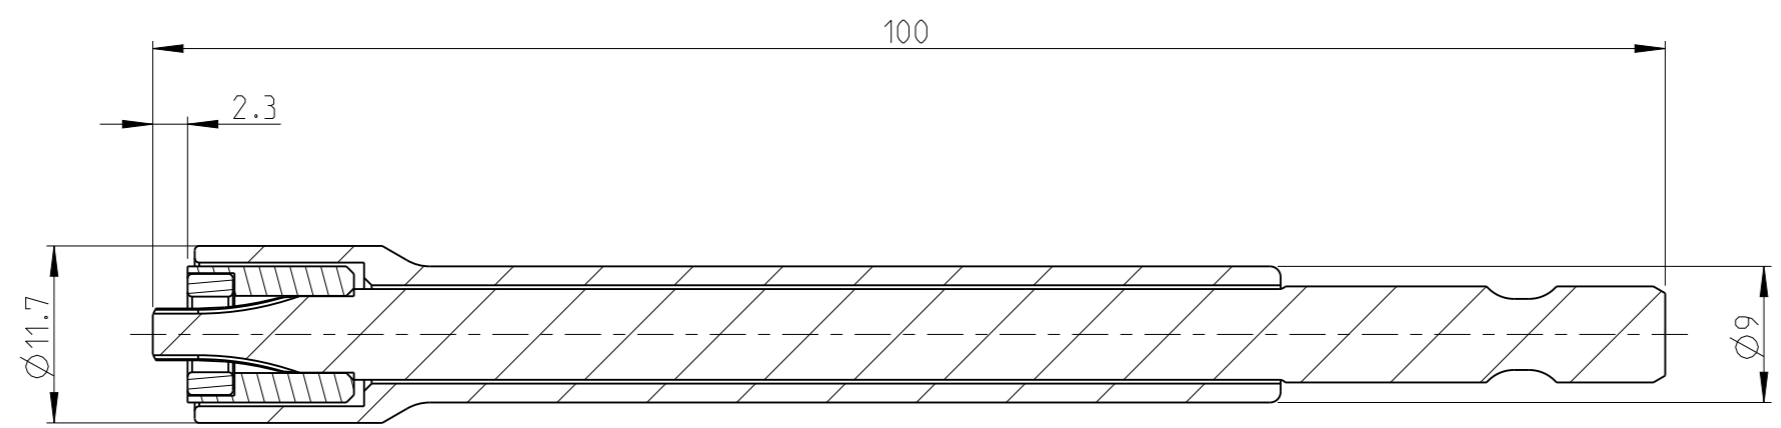

ASSEMBLY	4027104221	Status	Released	Rev. / Iter	2.1
DRAWING	4027104221	Status		Rev. / Iter	2.1

proprietary document. Not to be used in any way without our consent.

SALTUS	Name	Bit-HEXE1/4"-L100-T20-RM-R
	Designation	4027 1042 21