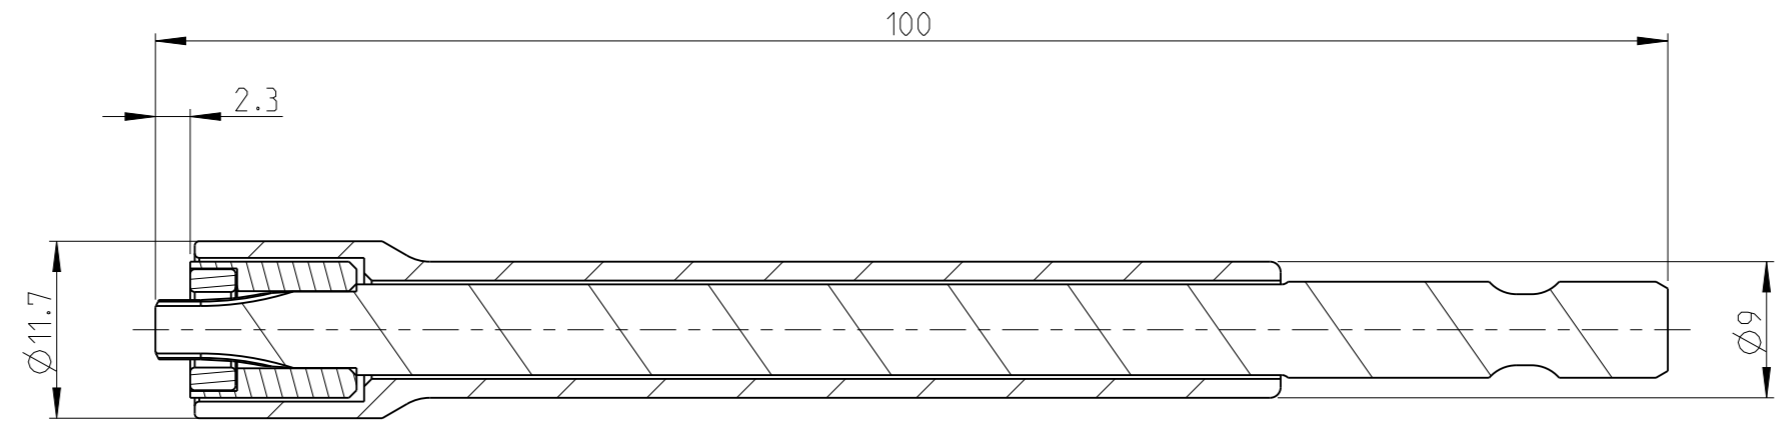

ASSEM	4027104226	Status	Released	Rev. / Iter	2.1
Drawing	4027104226	Status		Rev. / Iter	2.1

proprietary document. Not to be used in any way without our consent.

<b>SALTUS</b>	Name	Bit-HEXE1/4"-L100-T25-RM-R
	Designation	4027 1042 26