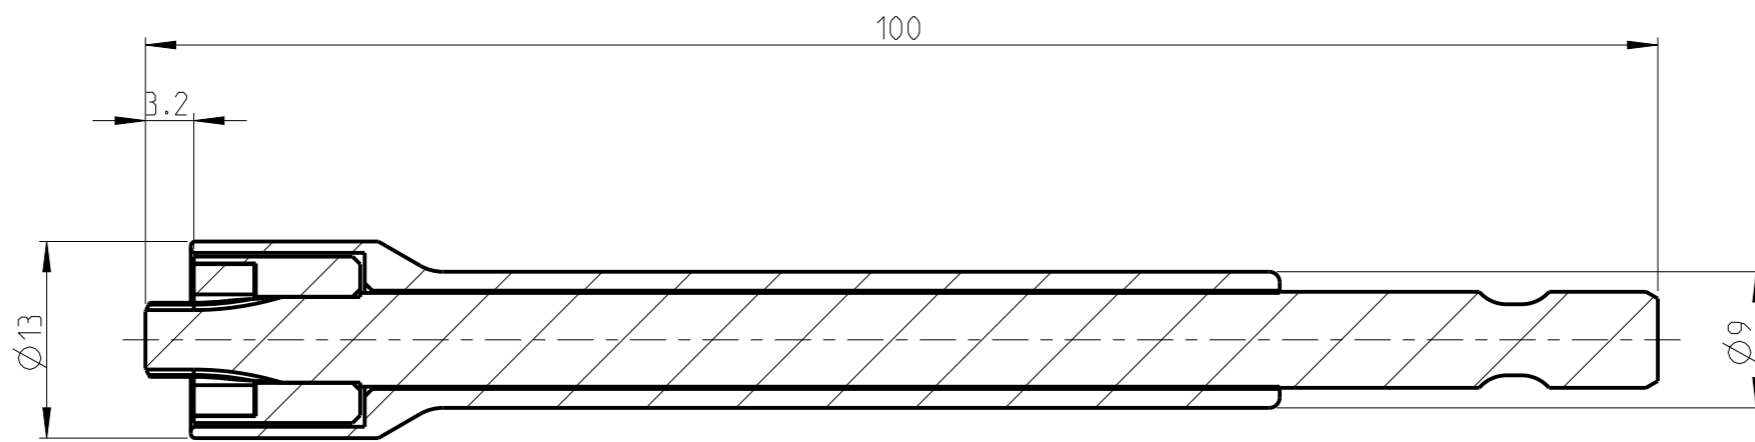

ASSEMBLY	4027104231	Status	Released	Rev. / Iter	2.1
DRAWING	4027104231	Status		Rev. / Iter	2.1

proprietary document. Not to be used in any way without our consent.

SALTUS

Name
Bit-HEXE1/4"-L100-T30-RM-R

Designation
4027 1042 31