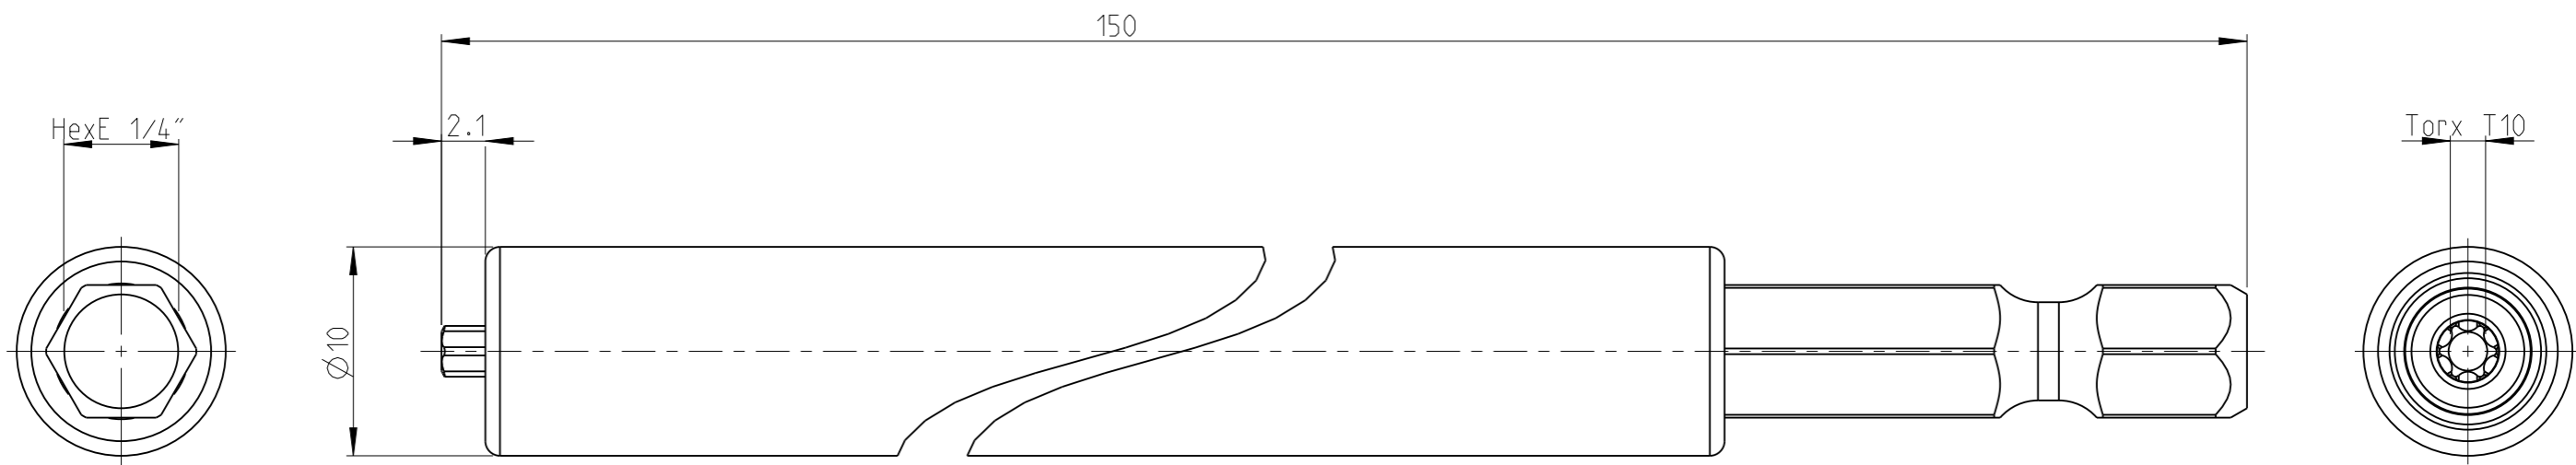

ASSEMBLY	4027104311	Status	Released	Rev. / Iter	1.1
DRAWING	4027104311	Status		Rev. / Iter	1.1

2:1

SALTUS

Name	Bit-HEXE1/4"-L150-T10-RM-R
Designation	4027 1043 11

proprietary document. Not to be used in any way without our consent.