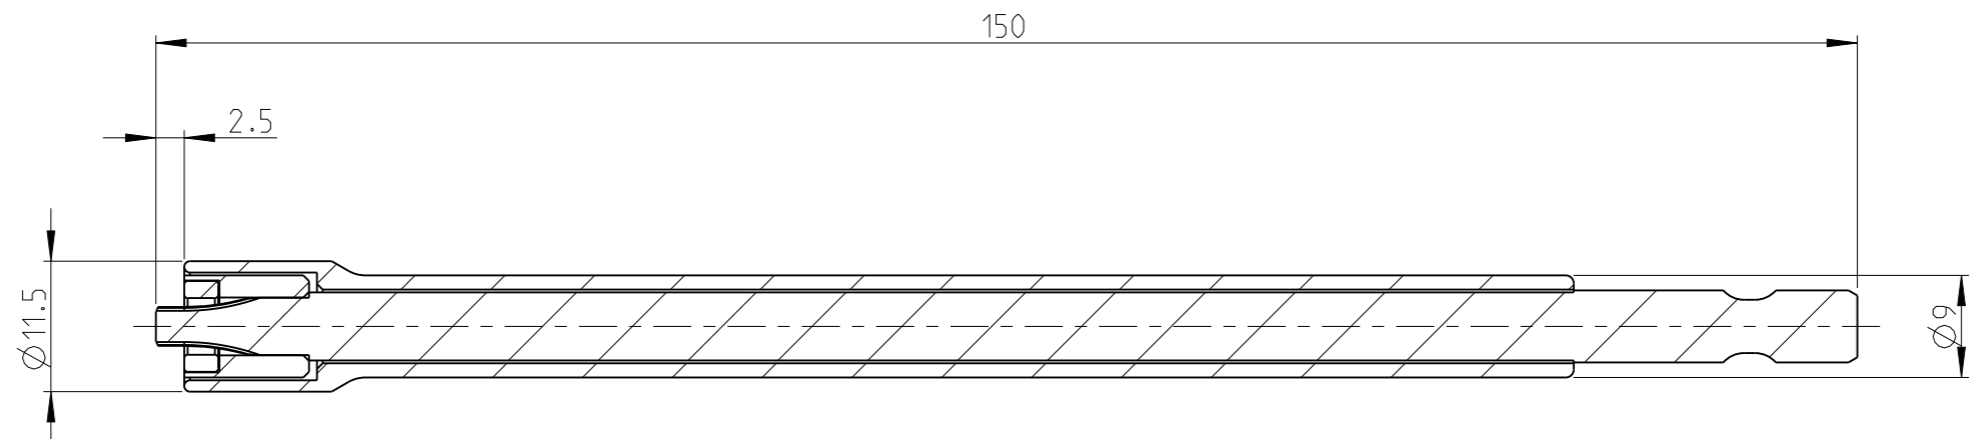

ASSEMBLY	4027104321	Status	Released	Rev. / Iter	1.0
DRAWING	4027104321	Status		Rev. / Iter	1.0

proprietary document. Not to be used in any way without our consent.

SALTUS	Name	Bit-HEXE1/4"-L150-T20-RM-R
	Designation	4027 1043 21