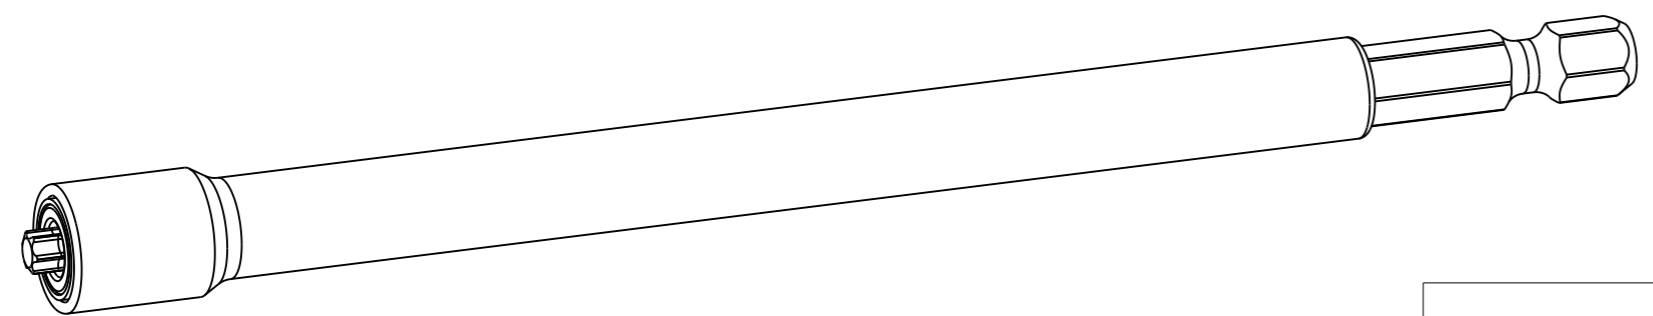

ASSEMBLY	4027104321	Status	Released	Rev. / Iter	1.0
DRAWING	4027104321	Status		Rev. / Iter	1.0

proprietary document. Not to be used in any way without our consent.

SALTUS	Name	Bit-HEXE1/4"-L150-T20-RM-R
	Designation	4027 1043 21