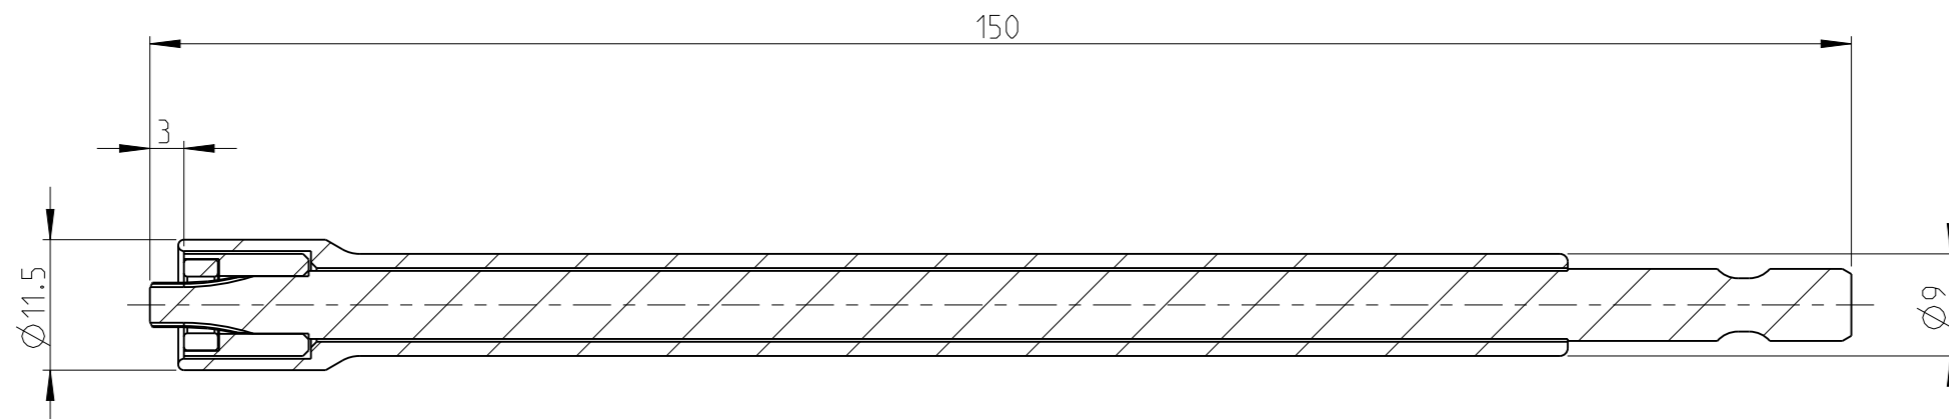

ASSEMBLY	4027104326	Status	Released	Rev. / Iter	1.0
DRAWING	4027104326	Status		Rev. / Iter	1.0

proprietary document. Not to be used in any way without our consent.

**SALTUS**

Name	Bit-HEXE1/4"-L150-T25-RM-R
Designation	4027 1043 26