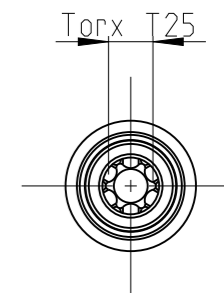

ASSEMBLY	4027104326	Status	Released	Rev. / Iter	1.0
DRAWING	4027104326	Status		Rev. / Iter	1.0

proprietary document. Not to be used in any way without our consent.

**SALTUS**

Name	Bit-HEXE1/4"-L150-T25-RM-R
Designation	4027 1043 26