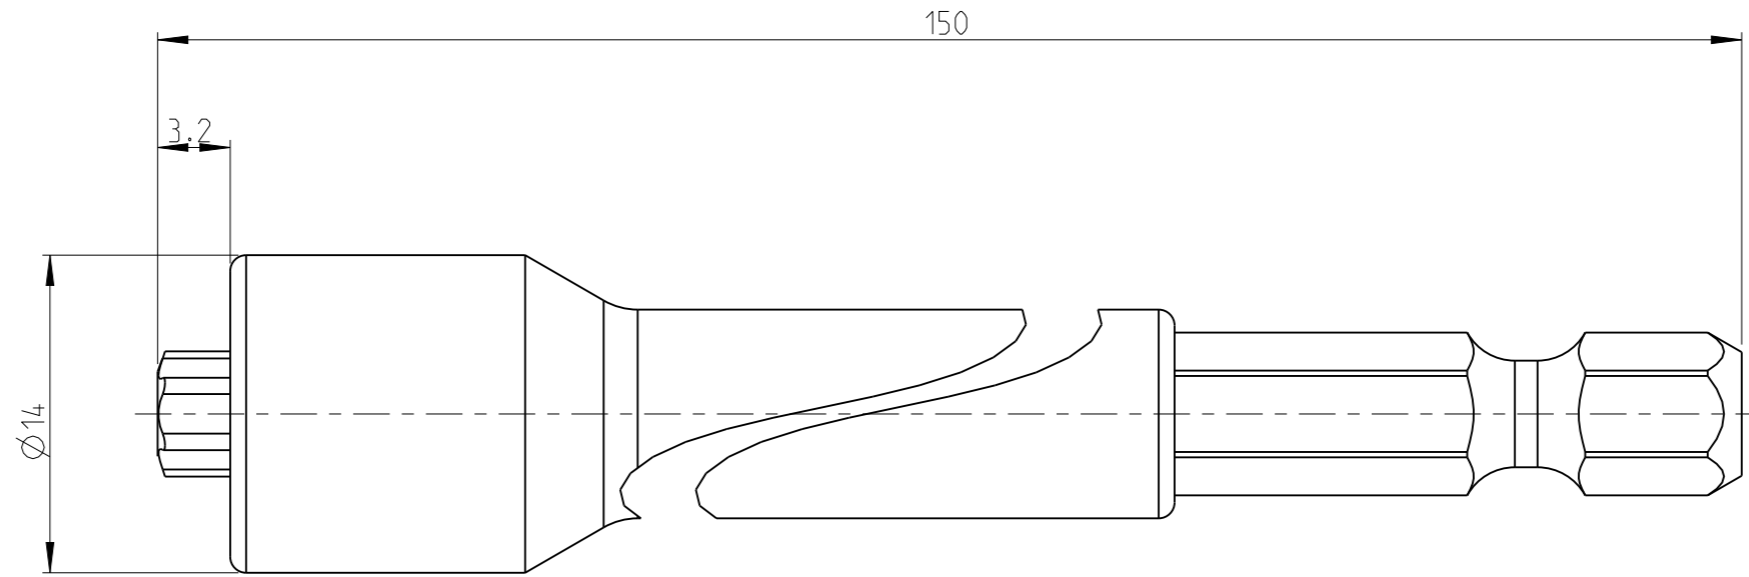

ASSEMBLY	4027104331	Status	Released	Rev. / Iter	1.0
DRAWING	4027104331	Status		Rev. / Iter	1.0

proprietary document. Not to be used in any way without our consent.

SALTUS

Name	Bit-HEXE1/4"-L150-T30-RM-R
Designation	4027 1043 31