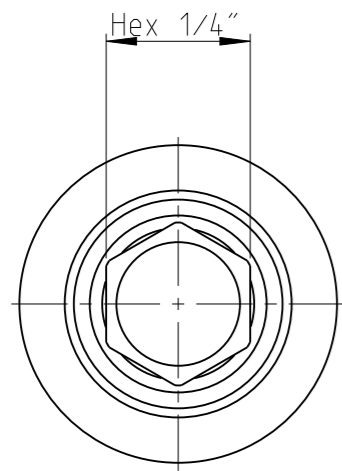

ASSEMBLY	4027104331	Status	Released	Rev. / Iter	1.0
DRAWING	4027104331	Status		Rev. / Iter	1.0

proprietary document. Not to be used in any way without our consent.

SALTUS

Name	Bit-HEXE1/4"-L150-T30-RM-R
Designation	4027 1043 31