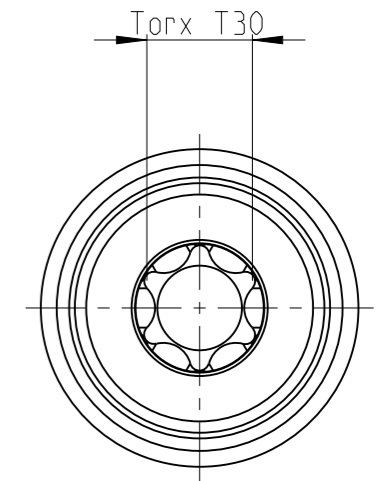

ASSEMBLY	4027104331	Status	Released	Rev. / Iter	1.0
DRAWING	4027104331	Status		Rev. / Iter	1.0

proprietary document. Not to be used in any way without our consent.

SALTUS

Name	Bit-HEXE1/4"-L150-T30-RM-R
Designation	4027 1043 31