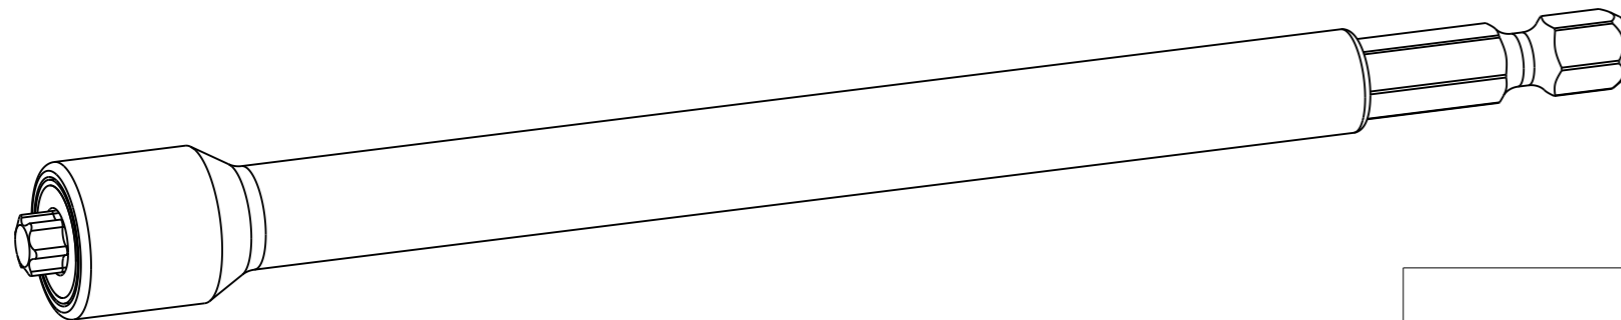

ASSEMBLY	4027104331	Status	Released	Rev. / Iter	1.0
DRAWING	4027104331	Status		Rev. / Iter	1.0

proprietary document. Not to be used in any way without our consent.

SALTUS

Name	Bit-HEXE1/4"-L150-T30-RM-R
Designation	4027 1043 31