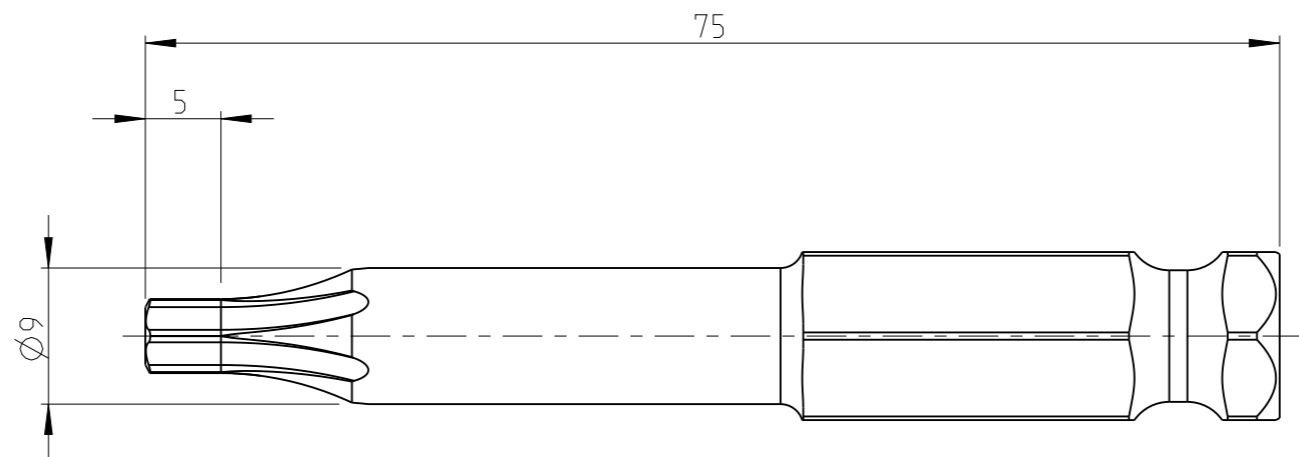

PART	40271054.30	Status	In Work	Rev. / Iter	1.0
Drawing	40271054.30	Status		Rev. / Iter	1.1

proprietary document. Not to be used in any way without our consent.

SALTUS

Name	Bit-HEXE7/16"-L75-T30
Designation	4027 1054 30