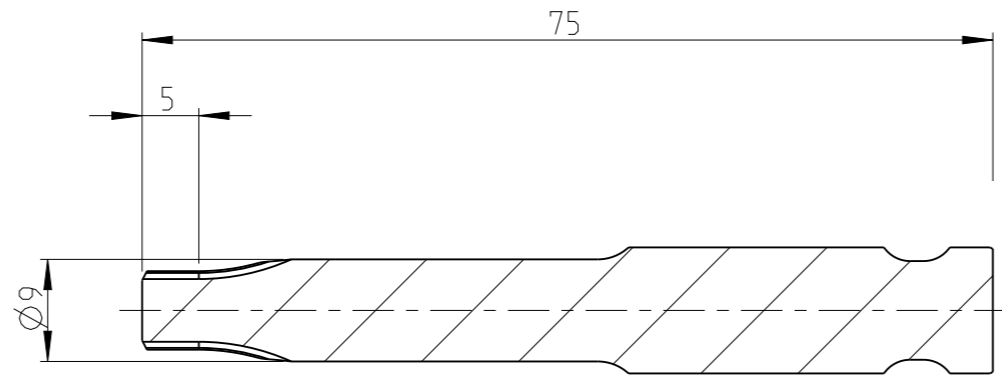

PART	4027105445	Status	In Work	Rev. / Iter	0,0
Drawing	4027105445	Status		Rev. / Iter	0,0

proprietary document. Not to be used in any way without our consent.

SALTUS

Name	Bit-HexE7/16"-L75-T45
Designation	4027 1054 45