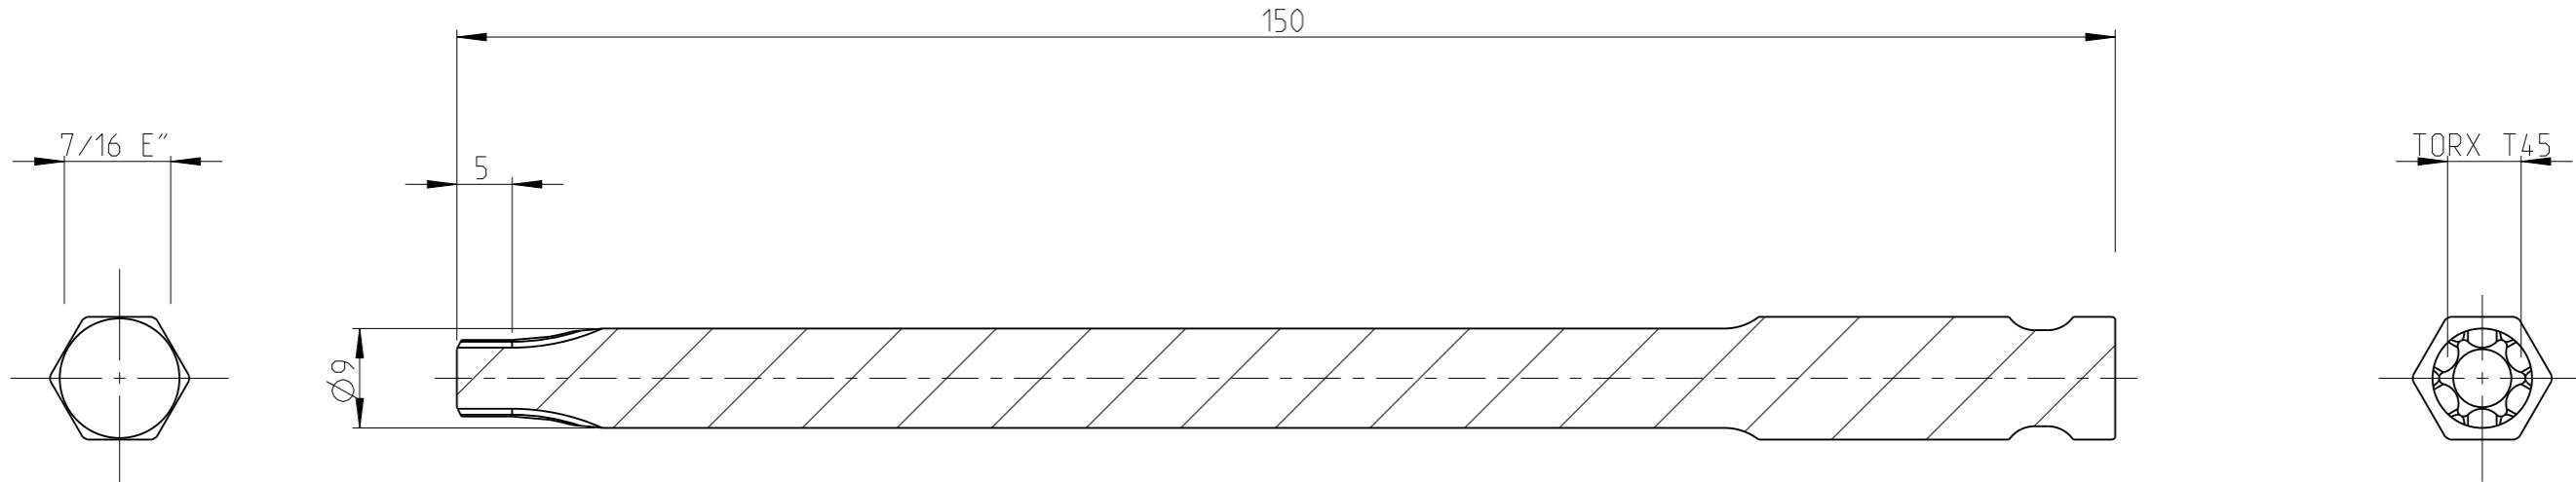

PART	4027105545	Status	In Work	Rev. / Iter	0,0
Drawing	4027105545	Status		Rev. / Iter	0,0

proprietary document. Not to be used in any way without our consent.

<b>SALTUS</b>	Name	Bit-HexE7/16"-L150-T45
	Designation	4027 1055 45