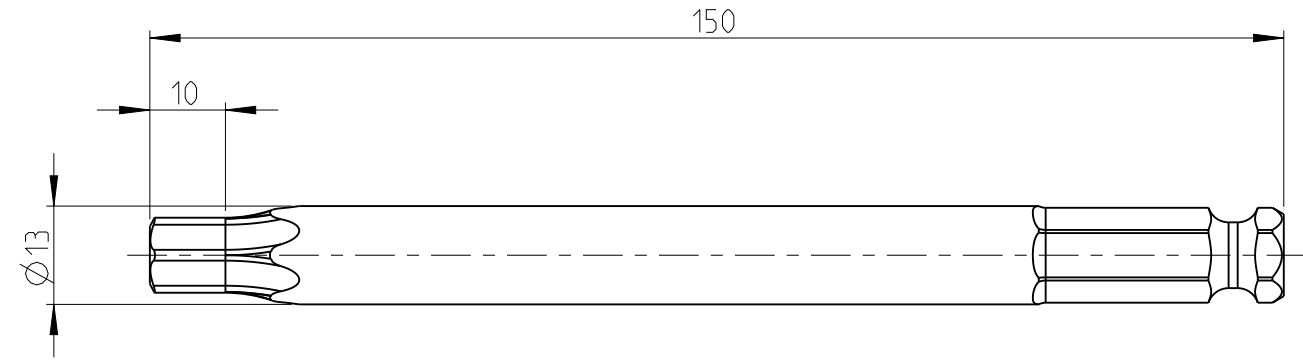

| | | | | | |
|---------|------------|--------|---------|-------------|-----|
| PART | 4027105555 | Status | In Work | Rev. / Iter | 0,0 |
| Drawing | 4027105555 | Status | | Rev. / Iter | 0,0 |

HEX E 7/16"

proprietary document. Not to be used in any way without our consent.

| | | |
|---------------|-------------|------------------------|
| SALTUS | Name | Bit-HEXE7/16"-L150-T55 |
| | Designation | 4027 1055 55 |