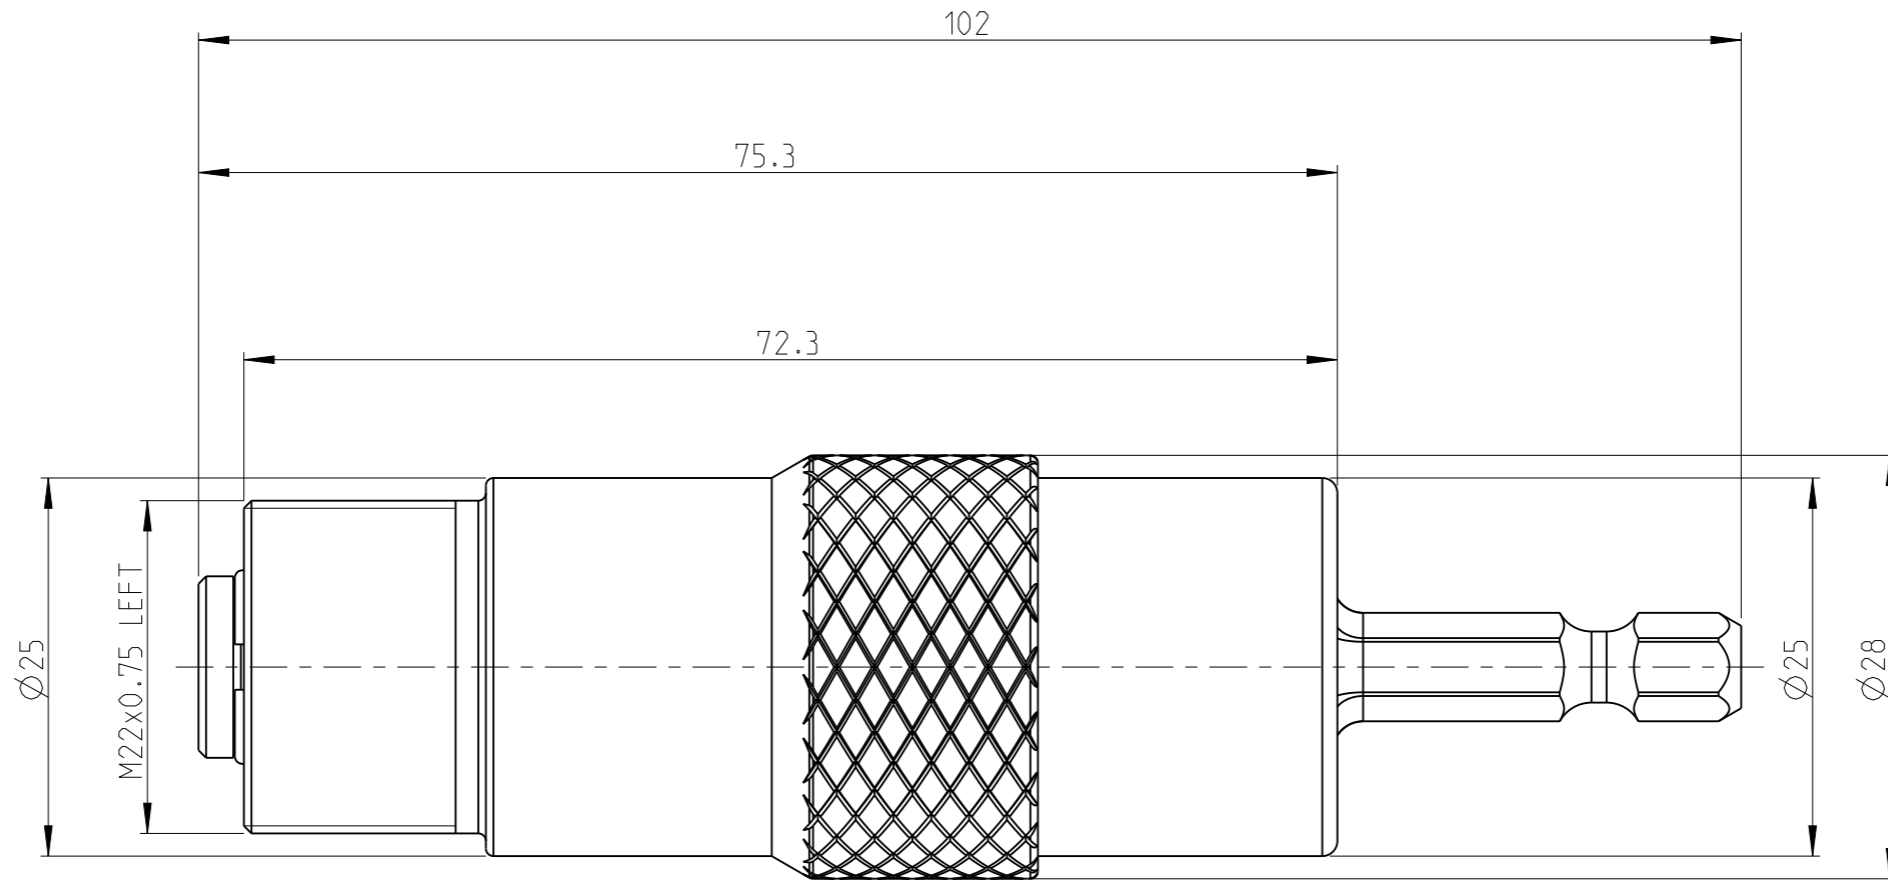

ASSEMBLY	4027106211	Status	Released	Rev./Iter	1.1
DRAWING	4027106211	Status		Rev./Iter	1.1

proprietary document. Not to be used in any way without our consent.

SALTUS

Name	QCA-HEXE1/4"-L102-HEXE1/4"-R-I
Designation	4027 1062 11