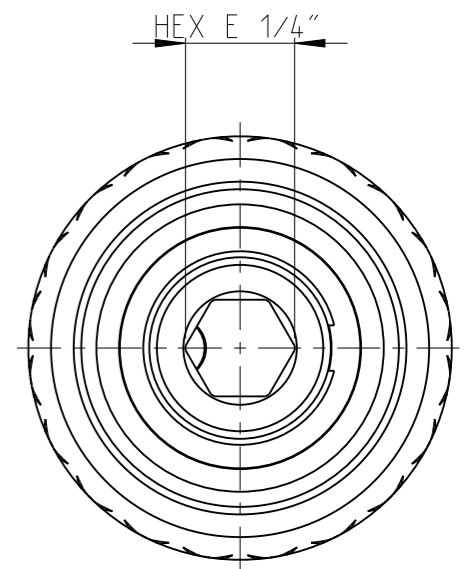

ASSEMBLY	4027106211	Status	Released	Rev./Iter	1.1
DRAWING	4027106211	Status		Rev./Iter	1.1

proprietary document. Not to be used in any way without our consent.

SALTUS

Name	QCA-HEXE1/4"-L102-HEXE1/4"-R-I
Designation	4027 1062 11