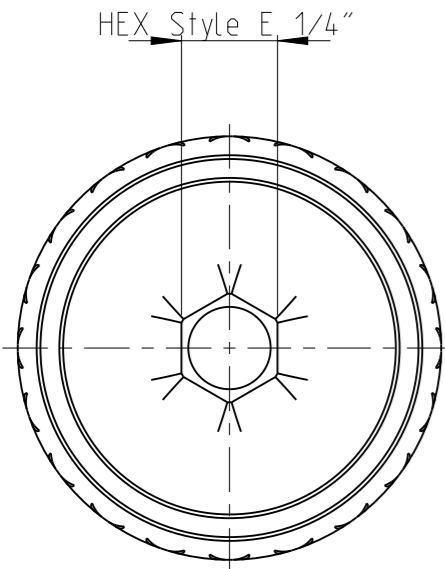

ASSEMBLY	4027106211	Status	Released	Rev./Iter	1.1
DRAWING	4027106211	Status		Rev./Iter	1.1

proprietary document. Not to be used in any way without our consent.

SALTUS

Name	QCA-HEXE1/4"-L102-HEXE1/4"-R-I
Designation	4027 1062 11