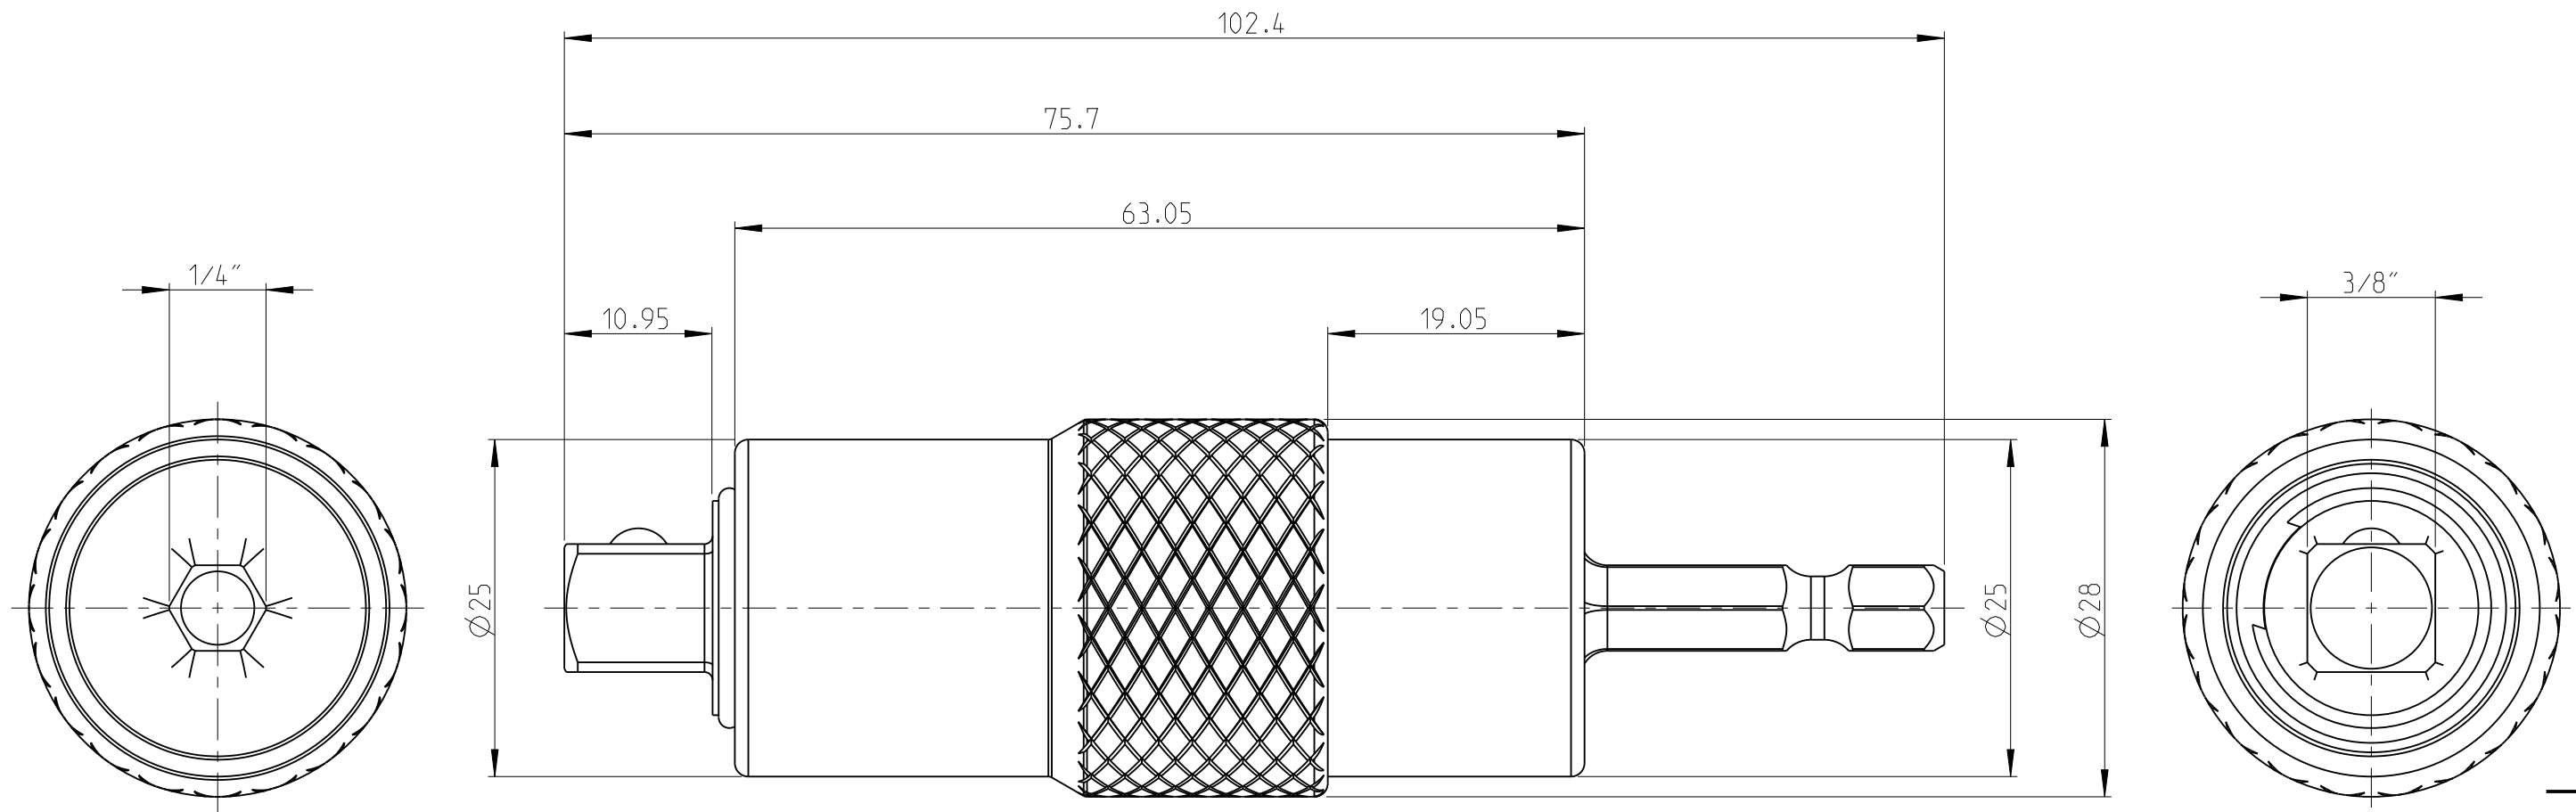

ASSEMBLY	4027106215	Status	Released	Rev. / Iter	1.2
DRAWING	4027106215	Status		Rev. / Iter	1.2

proprietary document. Not to be used in any way without our consent.

<b>SALTUS</b>	Name	OCA-HEXE1/4"-L102.4-SQ3/8"-R-1
	Designation	4027 1062 15