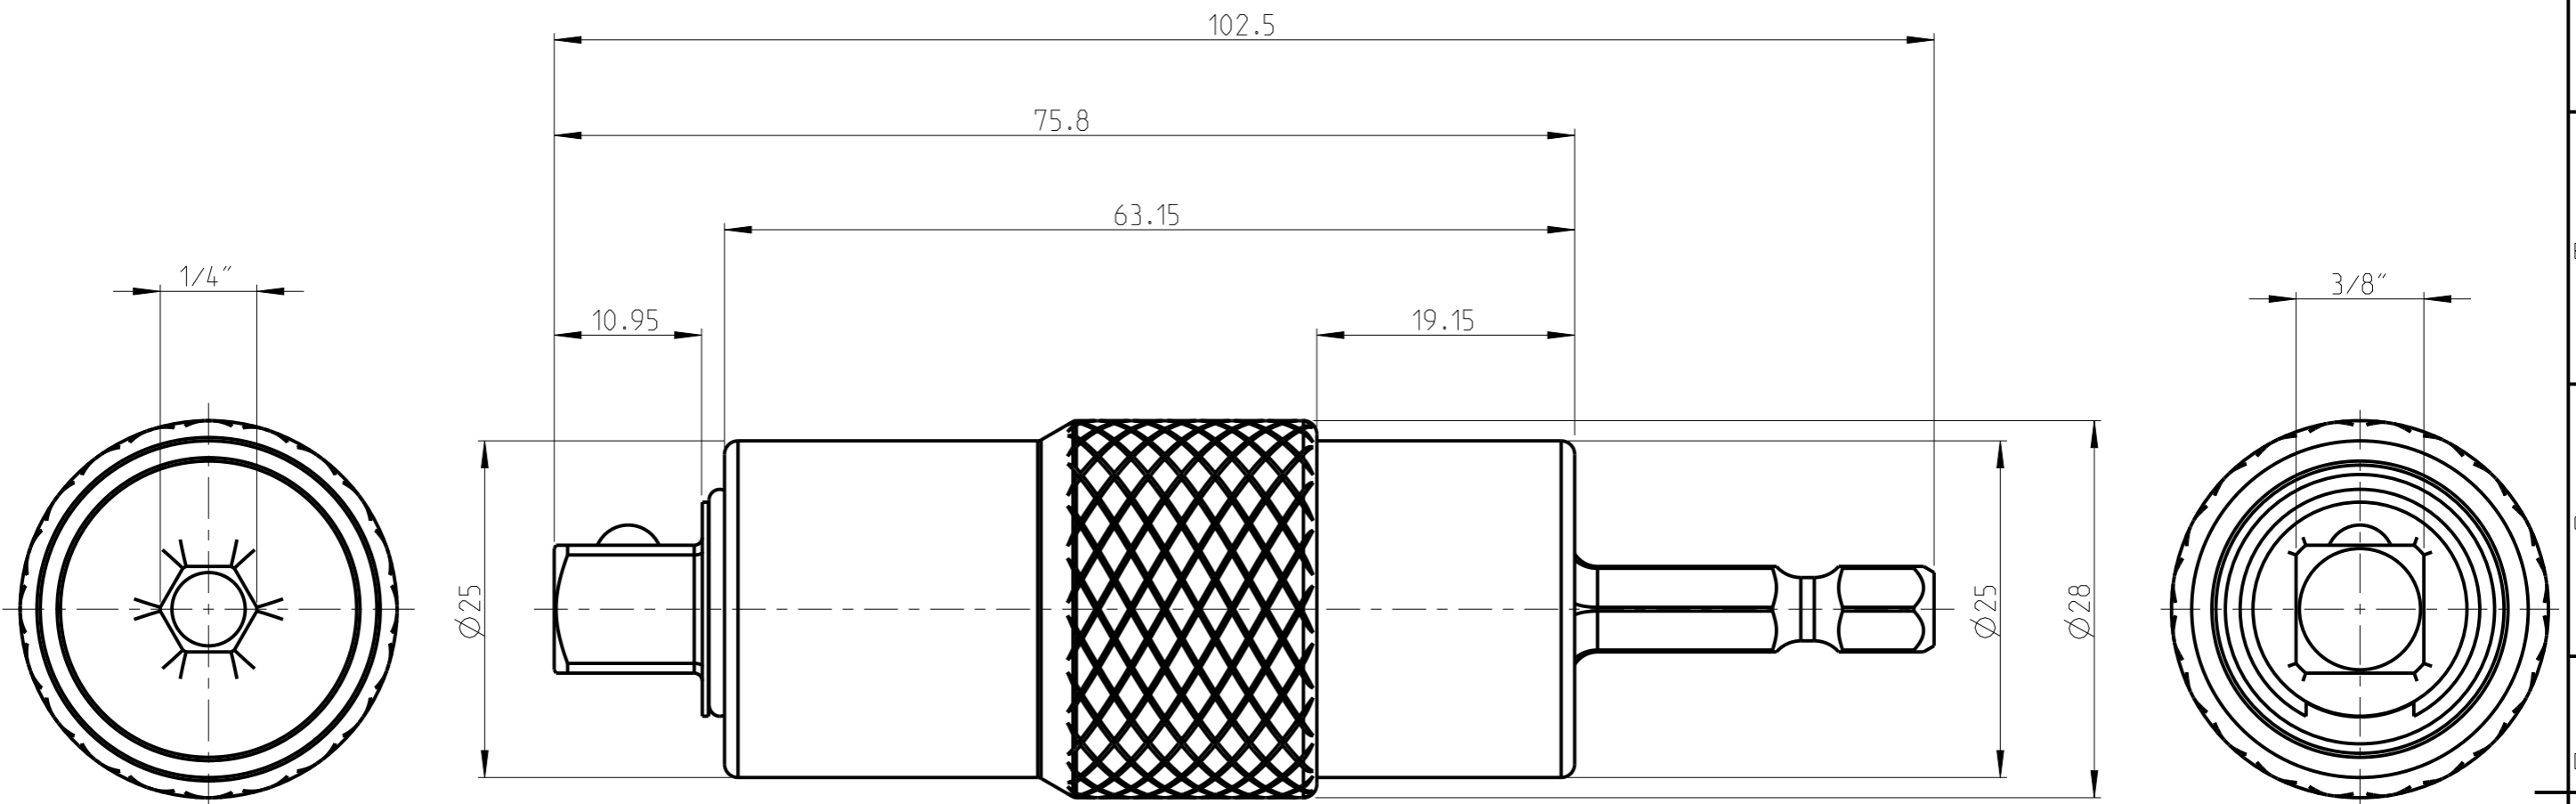

ASSEMBLY	4027106225	Status	Released	Rev. / Iter	0.2
DRAWING	4027106225	Status		Rev. / Iter	0.3

1:1

proprietary document. Not to be used in any way without our consent.

SALTUS

Name	QCA-HEXE1/4"-L102.4-SQ3/8"-R-IT
Designation	4027 1062 25