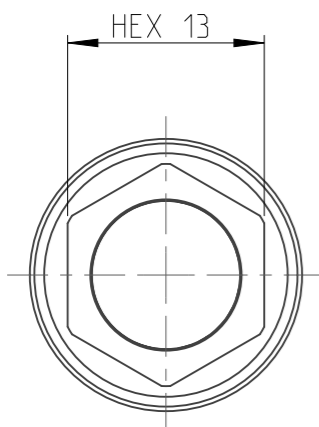

PART	4027106413	Status	Released	Rev./Iter	2.2
Drawing	4027106413	Status		Rev./Iter	2.2

1:1

proprietary document. Not to be used in any way without our consent.

**SALTUS**

Name	Nut STR-HEXE1/4"-L200-HEX13-SM
Designation	4027 1064 13