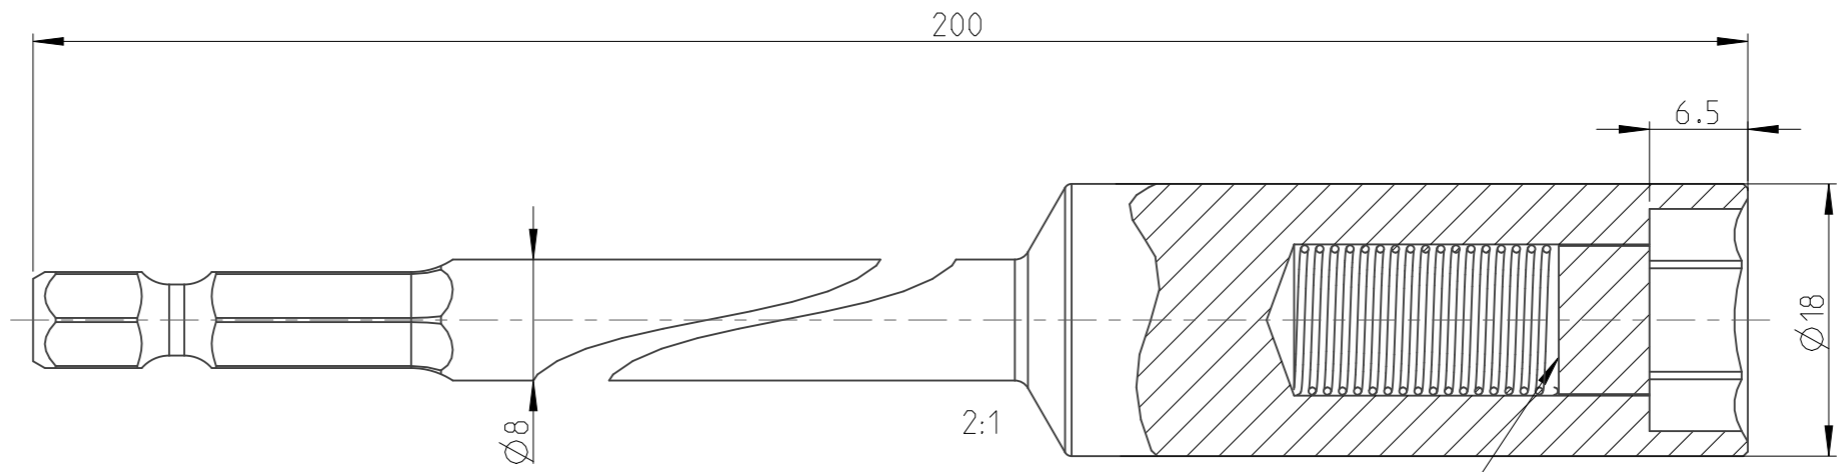

PART	4027106413	Status	Released	Rev./Iter	2.2
Drawing	4027106413	Status		Rev./Iter	2.2

1:1

proprietary document. Not to be used in any way without our consent.

**SALTUS**

Name	Nut STR-HEXE1/4"-L200-HEX13-SM
Designation	4027 1064 13