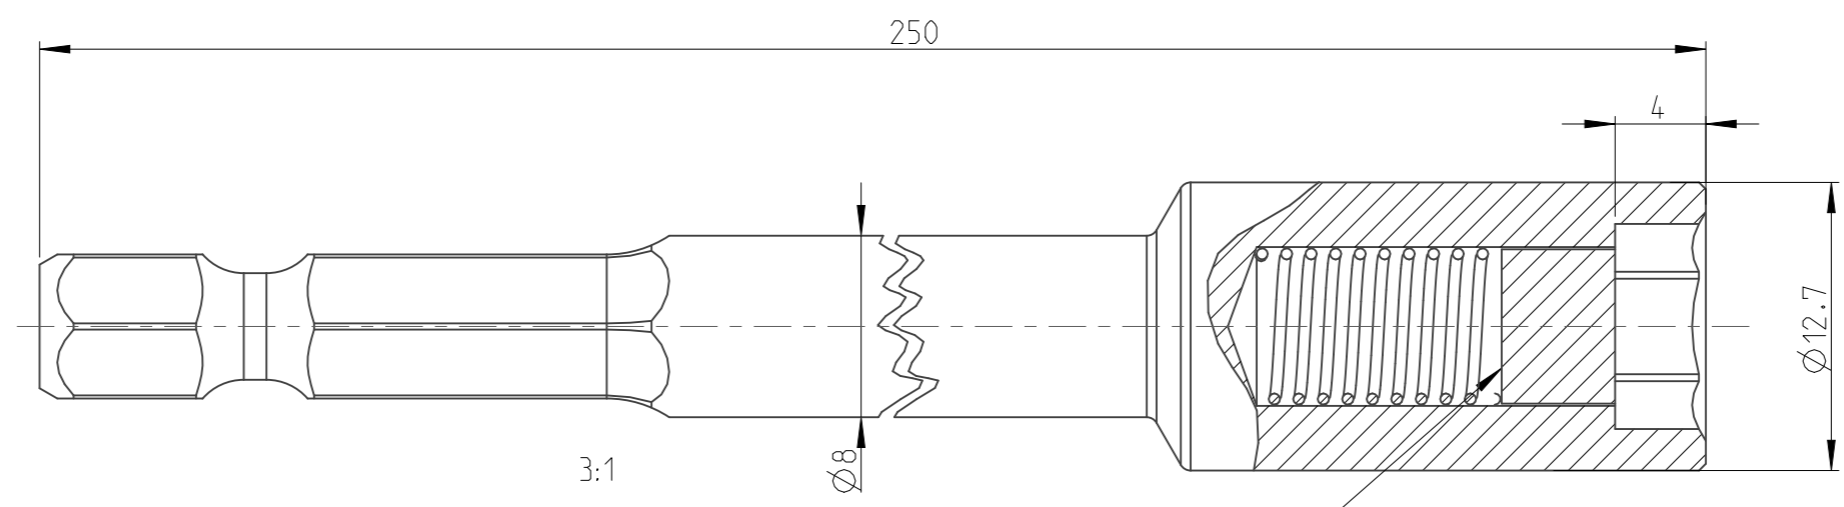

PART	4027106508	Status	Released	Rev./Iter	1.2
Drawing	4027106508	Status		Rev./Iter	1.2

1 | 2 | 3 | 4 | 5 | 6 | 7 | 8 | 9 | 10

SPRING MAGNET

1:1

proprietary document. Not to be used in any way without our consent.

SALTUS	Name	Nut STR-HEXE1/4"-L250-HEX8-SM
	Designation	4027 1065 08

A
B
C
D
E
F
G