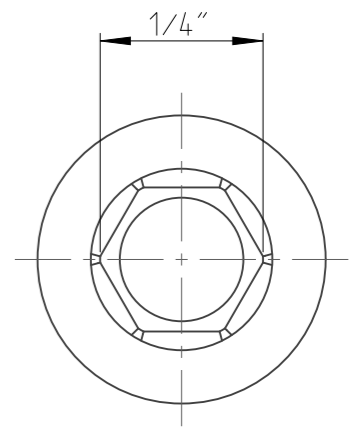

PART	4027106508	Status	Released	Rev./Iter	1.2
Drawing	4027106508	Status		Rev./Iter	1.2

1 | 2 | 3 | 4 | 5 | 6 | 7 | 8 | 9 | 10

SPRING MAGNET

1:1

proprietary document. Not to be used in any way without our consent.

SALTUS	Name	Nut STR-HEXE1/4"-L250-HEX8-SM
	Designation	4027 1065 08

A
B
C
D
E
F
G