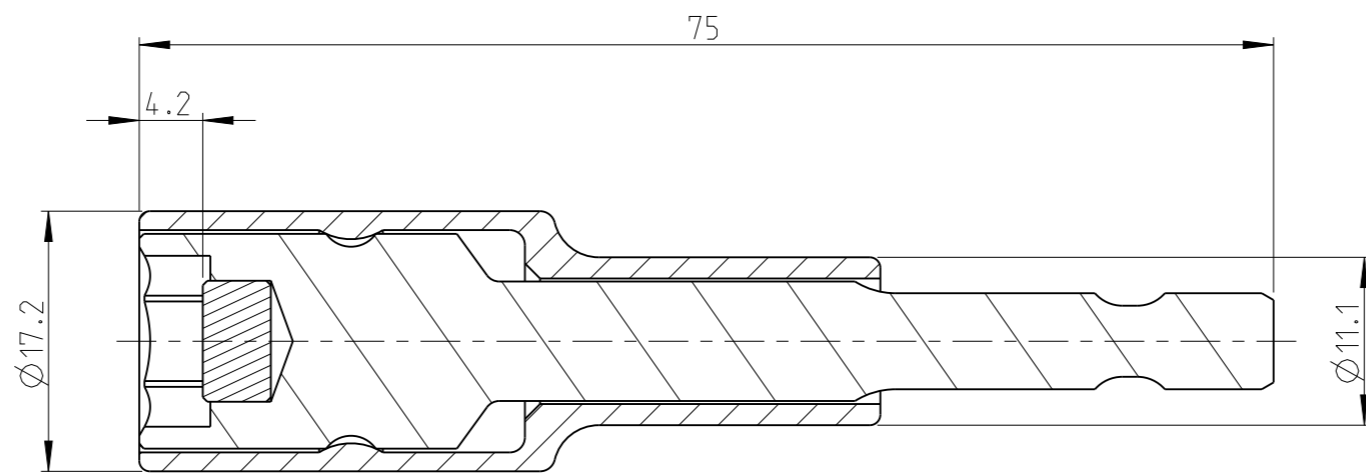

ASSEMBLY	4027106610	Status	Released	Rev. / Iter	0.2
DRAWING	4027106610	Status		Rev. / Iter	0.2

proprietary document. Not to be used in any way without our consent.

SALTUS

Name	NutStr-HEXE1/4"-L75-HEX10-M-R
Designation	4027 1066 10