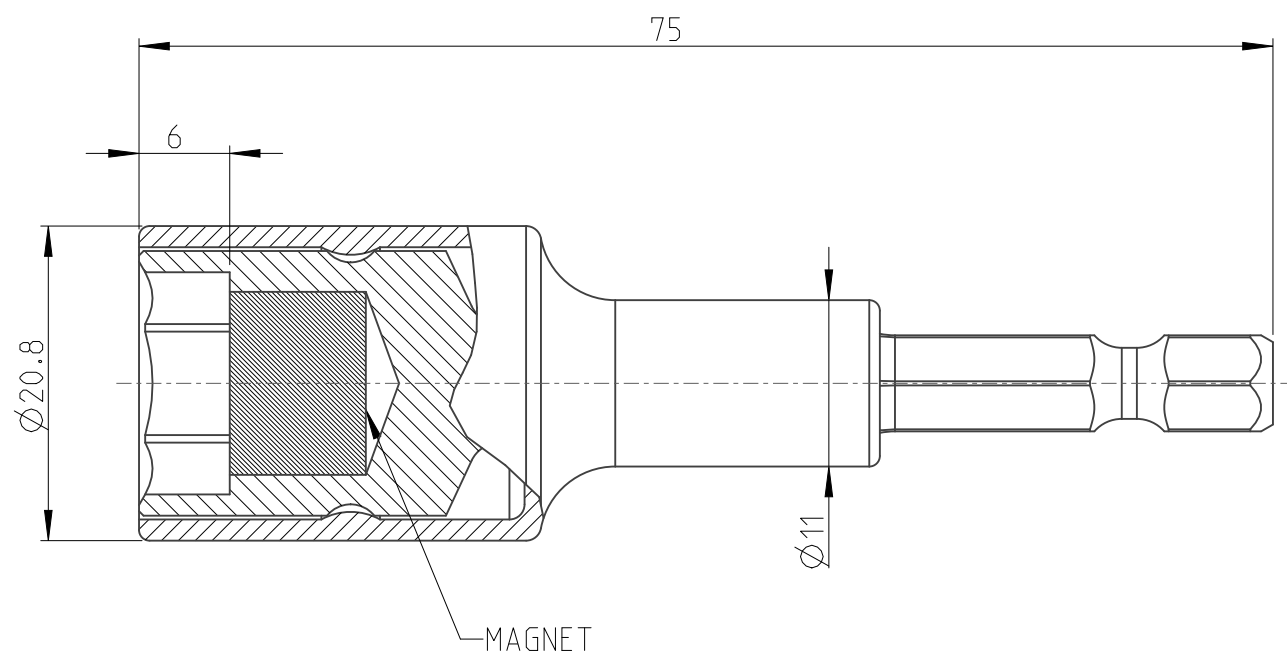

ASSEMBLY	4027106613	Status	Released	Rev. / Iter	2, 4
DRAWING	4027106613	Status		Rev. / Iter	&DTC_wm_vers:confd

2:1

proprietary document. Not to be used in any way without our consent.

<b>SALTUS</b>	Name	NutStr-HEXE1/4"-L75-HEX13-M-R
	Designation	4027 1066 13