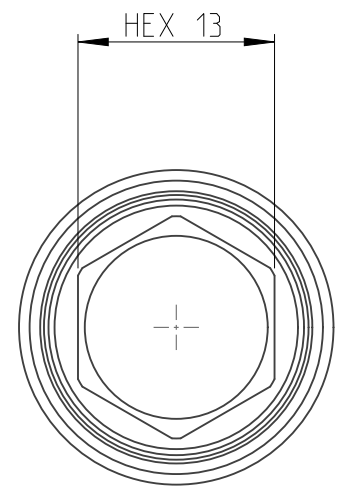

ASSEMBLY	4027106613	Status	Released	Rev. / Iter	2, 4
DRAWING	4027106613	Status		Rev. / Iter	&DTC_wm_vers:confd

2:1

proprietary document. Not to be used in any way without our consent.

<b>SALTUS</b>	Name	NutStr-HEXE1/4"-L75-HEX13-M-R
	Designation	4027 1066 13