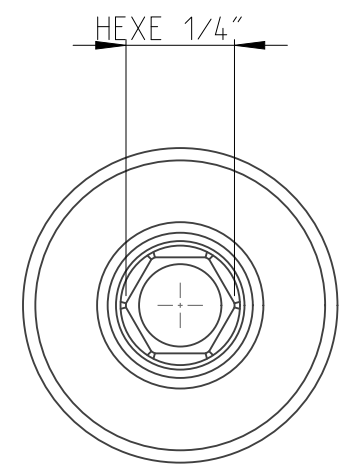

ASSEMBLY	4027106613	Status	Released	Rev. / Iter	2, 4
DRAWING	4027106613	Status		Rev. / Iter	&DTC_wm_vers:confd

2:1

proprietary document. Not to be used in any way without our consent.

<b>SALTUS</b>	Name	NutStr-HEXE1/4"-L75-HEX13-M-R
	Designation	4027 1066 13