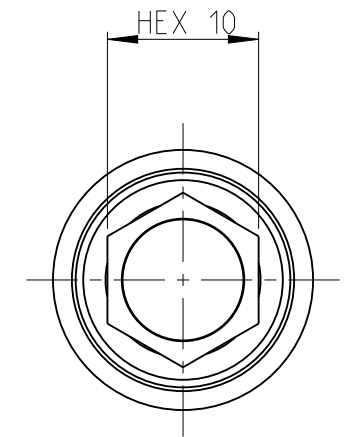

ASSEMBLY	4027106710	Status	Released	Rev. / Iter	1.3
DRAWING	4027106710	Status		Rev. / Iter	1.3

proprietary document. Not to be used in any way without our consent.

SALTUS

Name

NutStr-HEXE1/4"-L100-HEX10-M-R