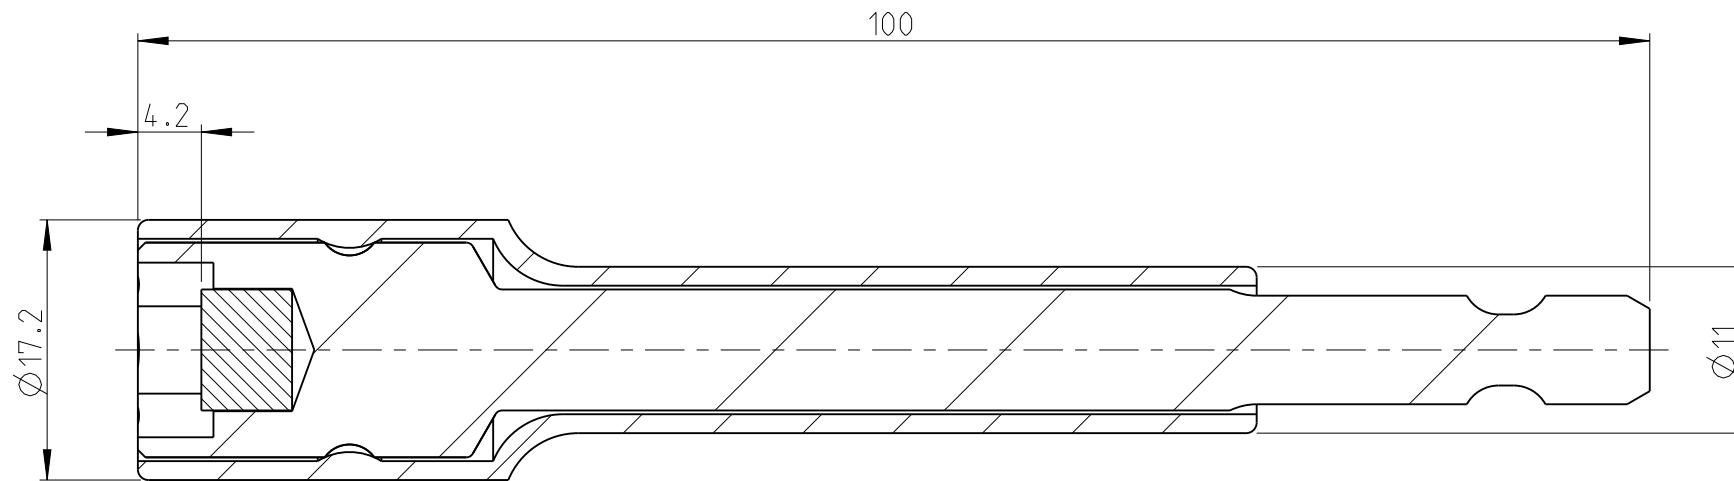

ASSEMBLY	4027106710	Status	Released	Rev. / Iter	1.3
DRAWING	4027106710	Status		Rev. / Iter	1.3

proprietary document. Not to be used in any way without our consent.

SALTUS

Name

NutStr-HEXE1/4"-L100-HEX10-M-R