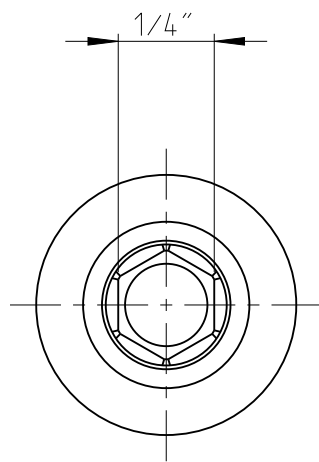

ASSEMBLY	4027106710	Status	Released	Rev. / Iter	1.3
DRAWING	4027106710	Status		Rev. / Iter	1.3

proprietary document. Not to be used in any way without our consent.

SALTUS

Name

NutStr-HEXE1/4"-L100-HEX10-M-R