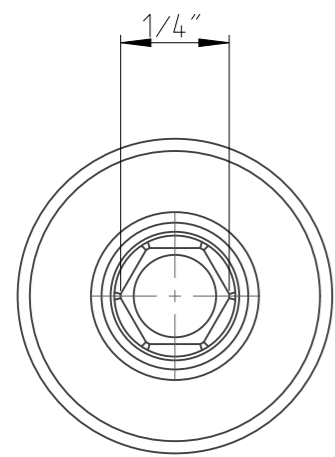

ASSEMBLY	4027106713	Status Released	Rev. 1.1
DRAWING	4027106713	Status	Rev. 1.2

proprietary document. Not to be used in any way without our consent.

SALTUS

Name	Nut S-HEXE1/4"-L100-HEX13-M-R
Designation	4027 1067 13