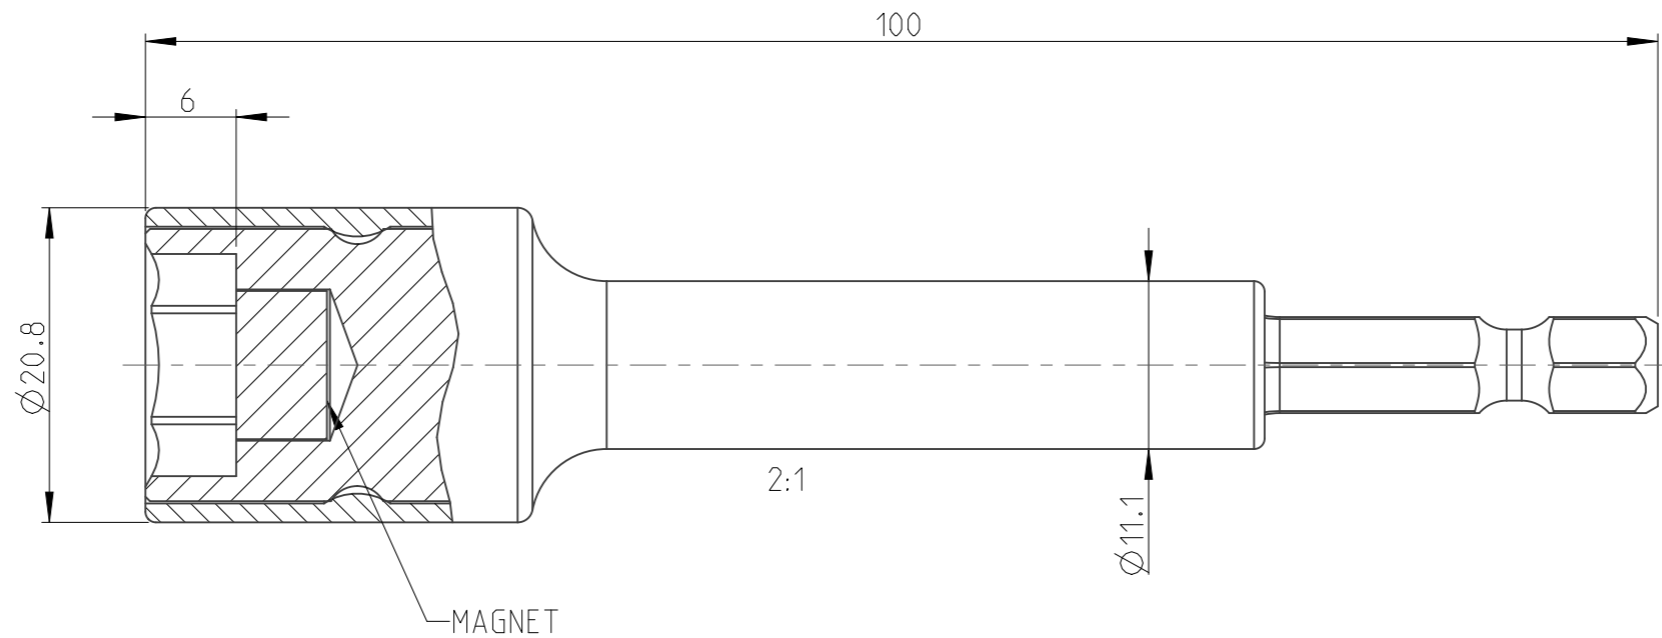

ASSEMBLY	4027106713	Status Released	Rev. 1.1
DRAWING	4027106713	Status	Rev. 1.2

proprietary document. Not to be used in any way without our consent.

SALTUS

Name	Nut S-HEXE1/4"-L100-HEX13-M-R
Designation	4027 1067 13