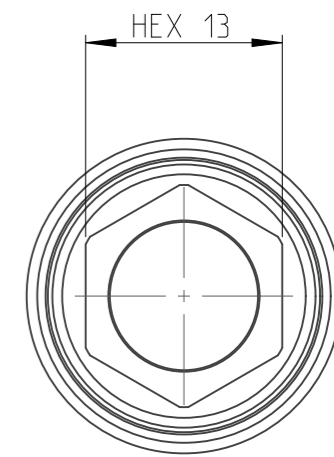

ASSEMBLY	4027106713	Status Released	Rev. 1.1
DRAWING	4027106713	Status	Rev. 1.2

proprietary document. Not to be used in any way without our consent.

SALTUS

Name	Nut S-HEXE1/4"-L100-HEX13-M-R
Designation	4027 1067 13