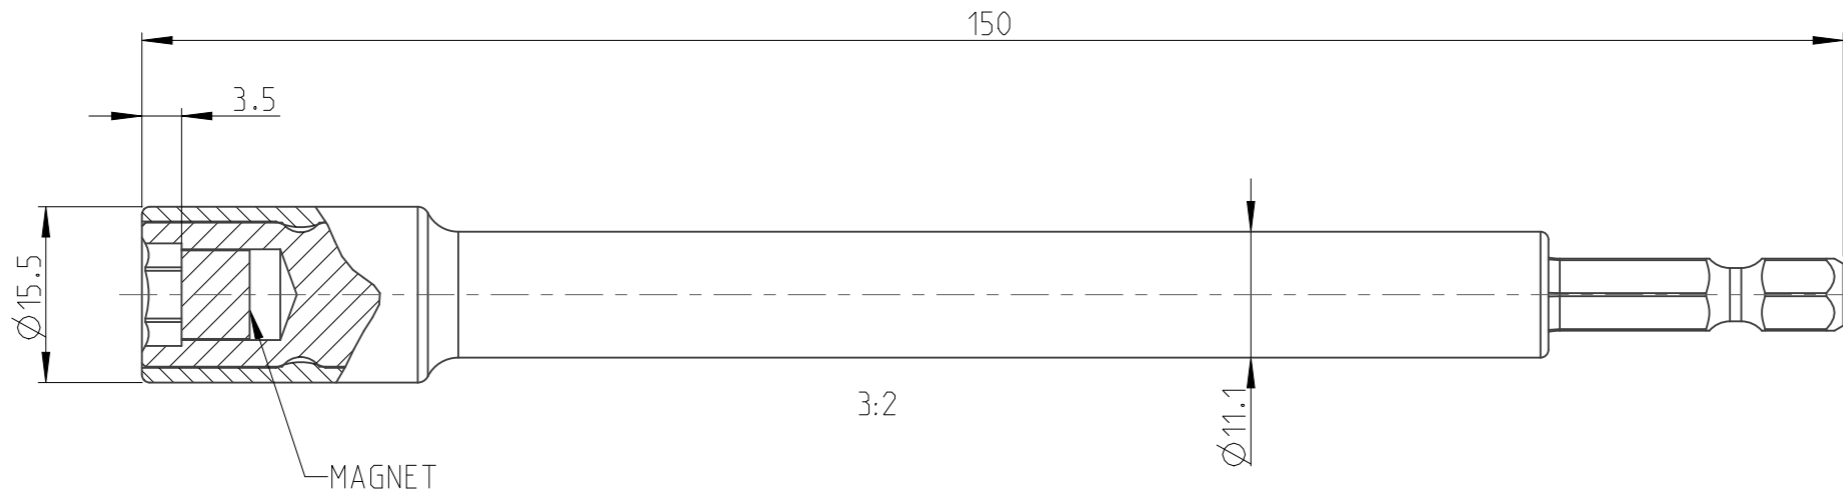

ASSEMBLY	4027106808	Status	Released	Rev. / Iter	1.1
DRAWING	4027106808	Status		Rev. / Iter	1.2

proprietary document. Not to be used in any way without our consent.

SALTUS

Name	Nut STR-HEXE1/4"-L150-HEX8-M-R
Designation	4027 1068 08