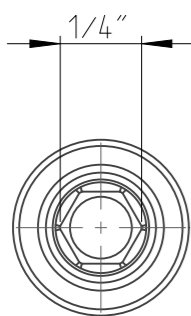

ASSEMBLY	4027106808	Status	Released	Rev. / Iter	1.1
DRAWING	4027106808	Status		Rev. / Iter	1.2

proprietary document. Not to be used in any way without our consent.

SALTUS

Name	Nut STR-HEXE1/4"-L150-HEX8-M-R
Designation	4027 1068 08