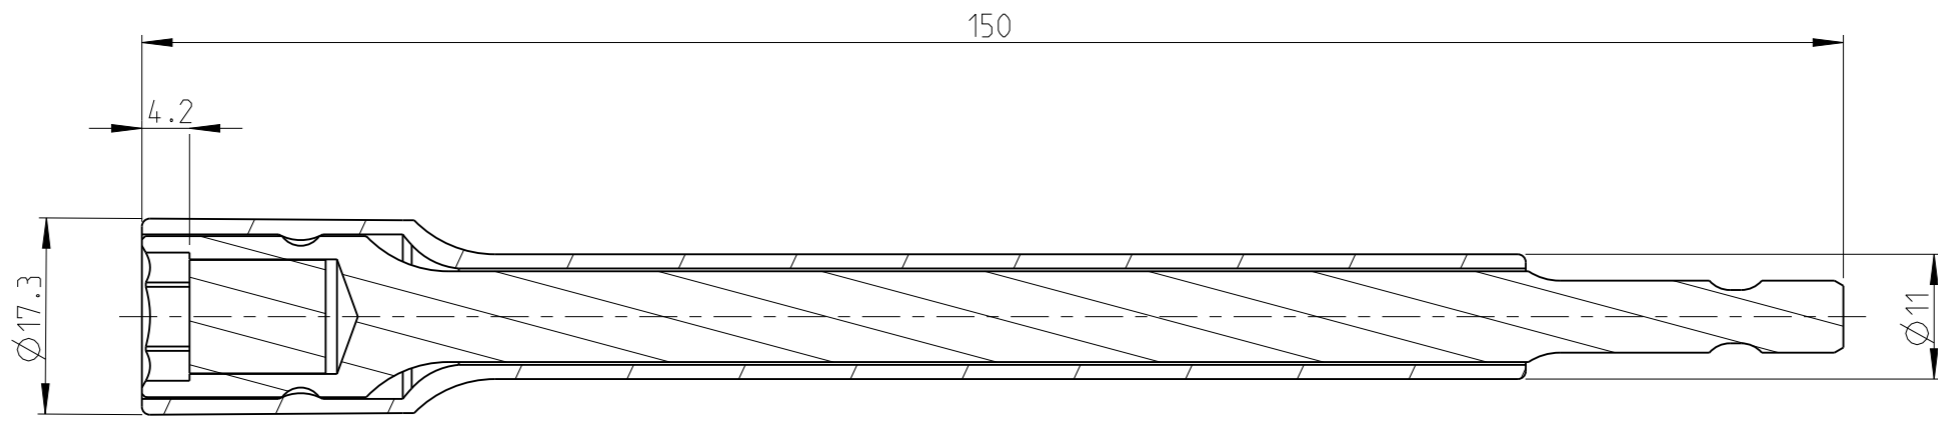

ASSEM	4027106810	Status	In Work	Rev. / Iter	1.0
Drawing	4027106810	Status		Rev. / Iter	1.0

proprietary document. Not to be used in any way without our consent.

SALTUS

Name	NutStr-HEXE1/4"-L150-HEX10-M-R
Designation	4027 1068 10