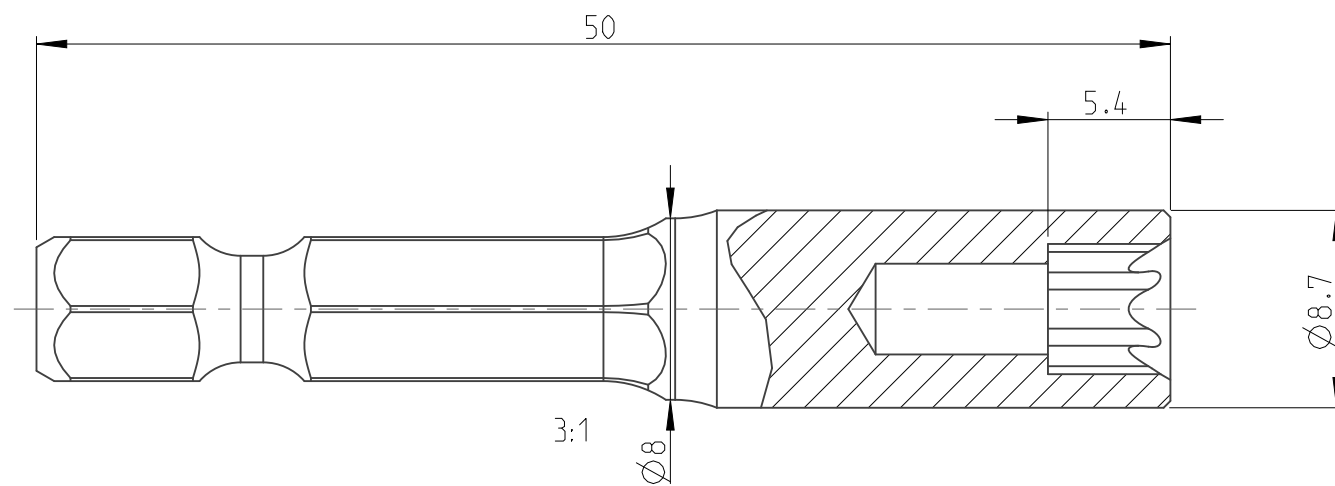

PART	4027107006	Status	Released	Rev./Iter	1.3
Drawing	4027107006	Status		Rev./Iter	1.3

2:1

proprietary document. Not to be used in any way without our consent.

SALTUS

Name	Nut setter-HEXE1/4"-L50-E6
Designation	4027 1070 06