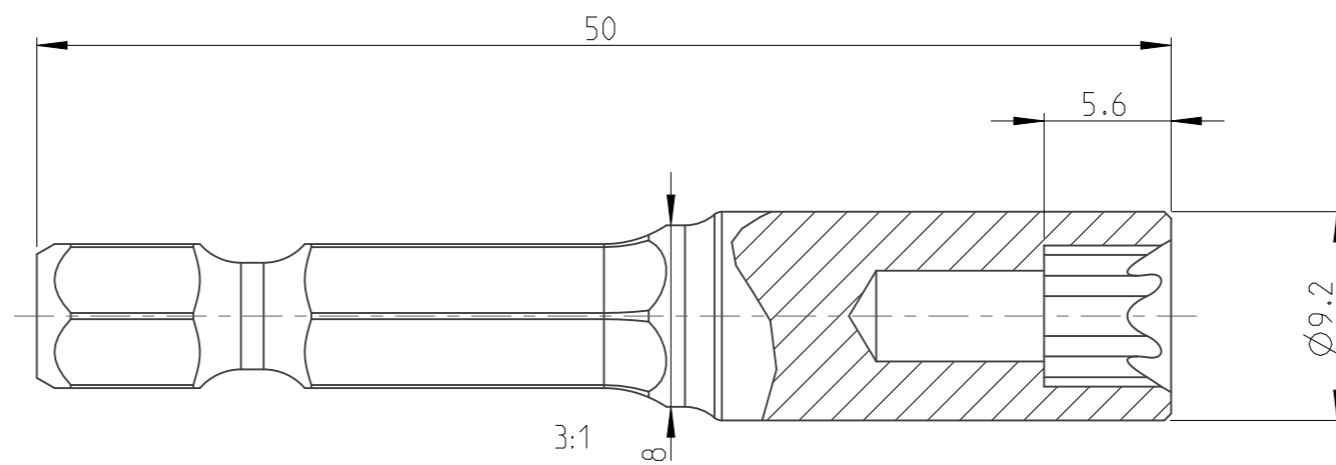

PART	4027107007	Status	Released	Rev. / Iter	1.2
Drawing	4027107007	Status		Rev. / Iter	1.2

2:1

proprietary document. Not to be used in any way without our consent.

**SALTUS**

Name	Nut setter-HEXE1/4"-L50-E7
Designation	4027 1070 07