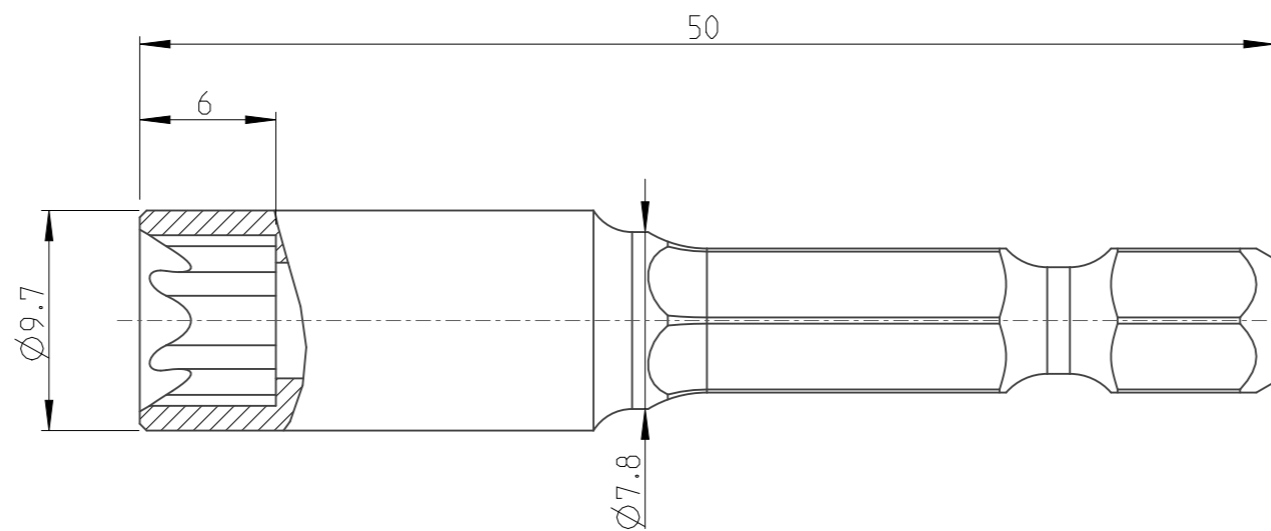

PART	4027107008	Status	Released	Rev./Iter	1-6
Drawing	4027107008	Status		Rev./Iter	1.0

2:1

proprietary document. Not to be used in any way without our consent.

SALTUS

Name	Nut setter-HEXE1/4"-L50-E8
Designation	4027 1070 08