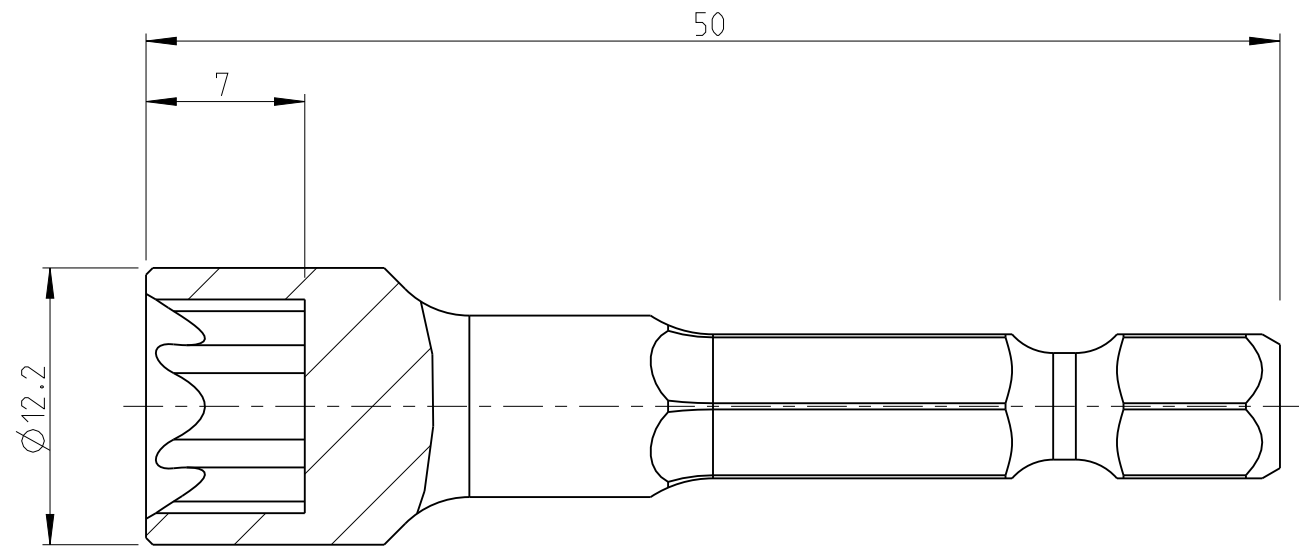

PART	4027107010	Status	In Work	Rev. / Iter	0.0
Drawing	4027107010	Status		Rev. / Iter	0.0

A-A

proprietary document. Not to be used in any way without our consent.

**SALTUS**

Name	Nut setter-HEXE1/4"-L50-E10
Designation	4027 1070 10