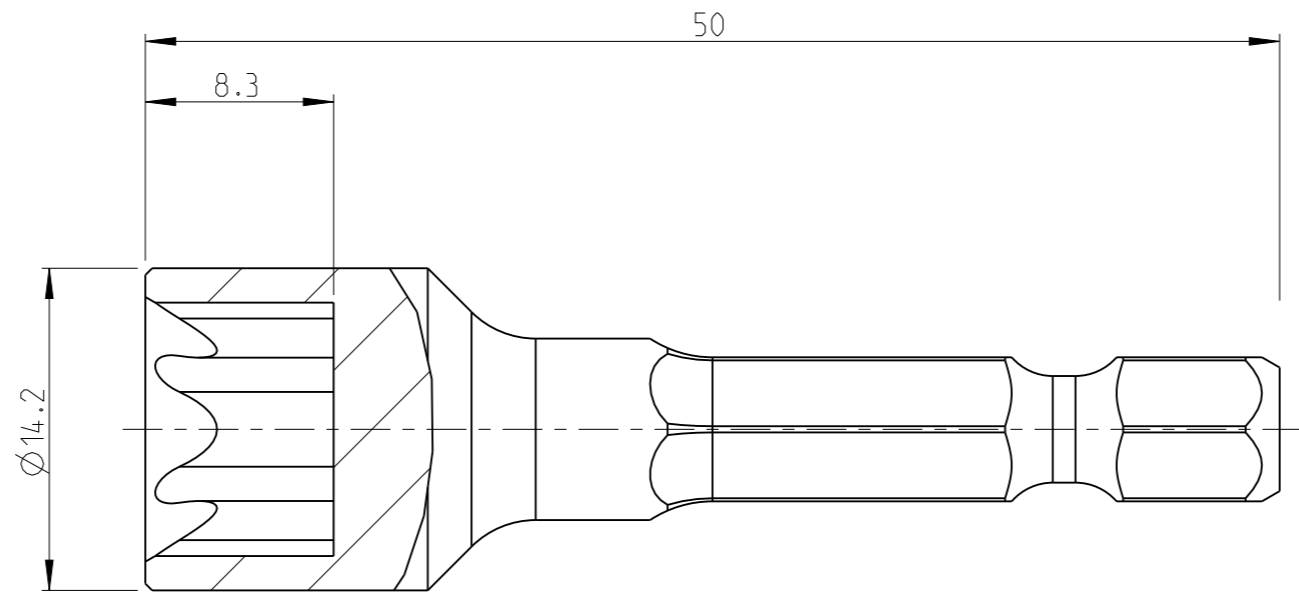

PART	4027107012	Status	In Work	Rev. / Iter	0.0
Drawing	4027107012	Status		Rev. / Iter	0.0

A-A

proprietary document. Not to be used in any way without our consent.

SALTUS

Name	Nut setter-HEXE1/4"-L50-E12
Designation	4027 1070 12