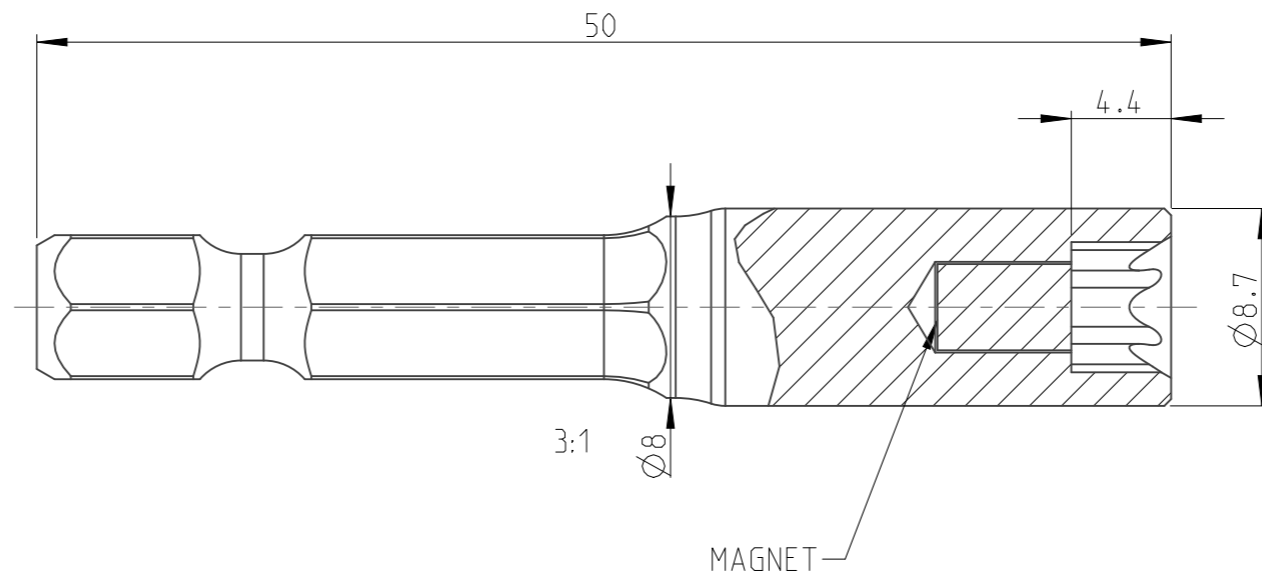

PART	4027107056	Status	Released	Rev. / Iter	1.2
Drawing	4027107056	Status		Rev. / Iter	1.2

proprietary document. Not to be used in any way without our consent.

SALTUS

Name	Nut setter-HEXE1/4"-L50-E6-M
Designation	4027 1070 56