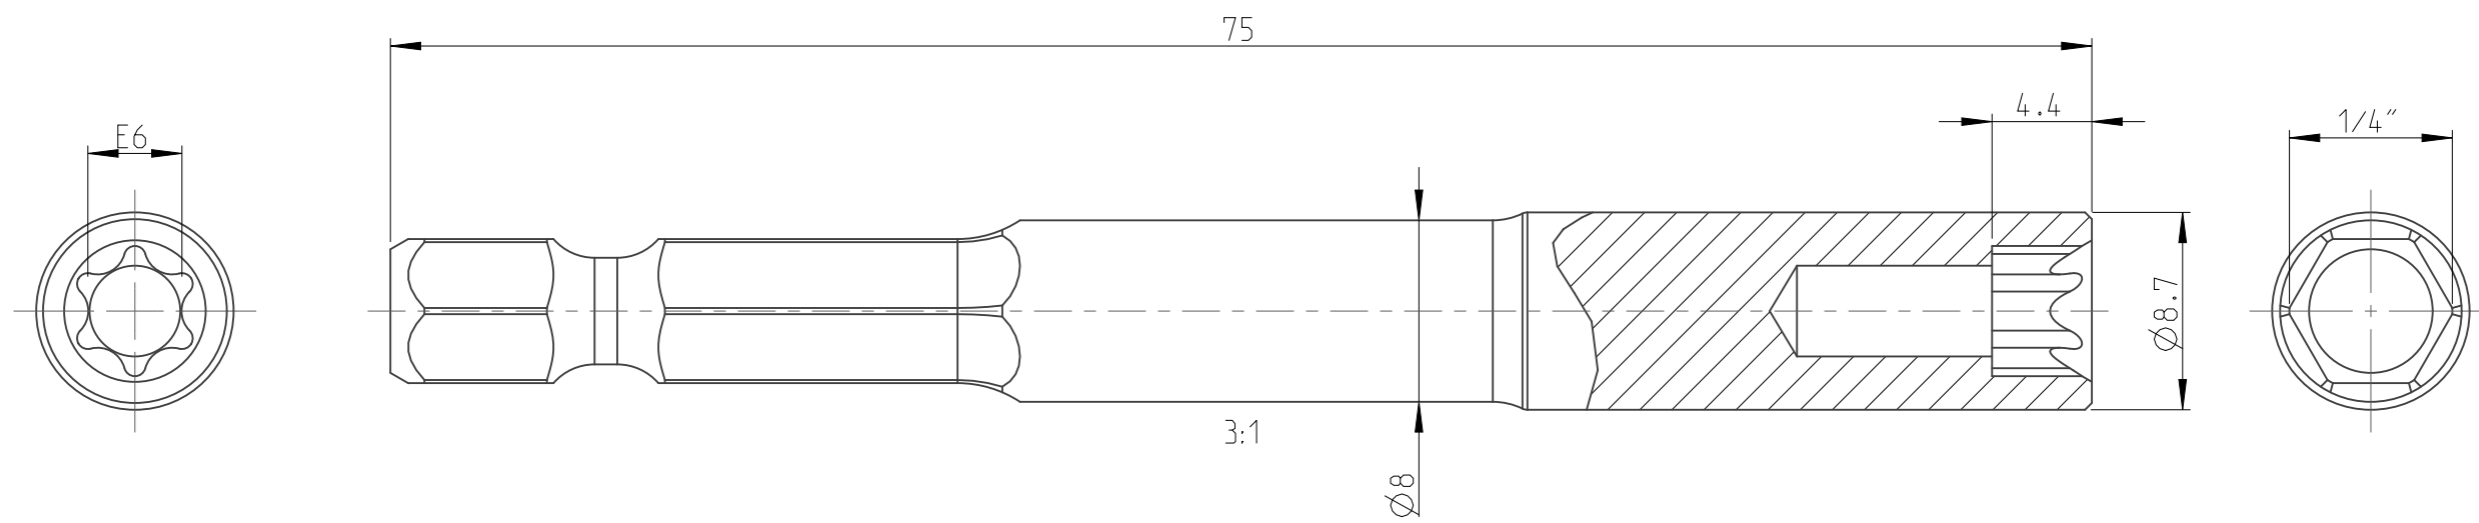

PART	4027107106	Status	Released	Rev./Iter	1.2
Drawing	4027107106	Status		Rev./Iter	1.3

proprietary document. Not to be used in any way without our consent.

SALTUS	Name	Nut setter-HEXE1/4"-L75-E6
	Designation	4027 1071 06