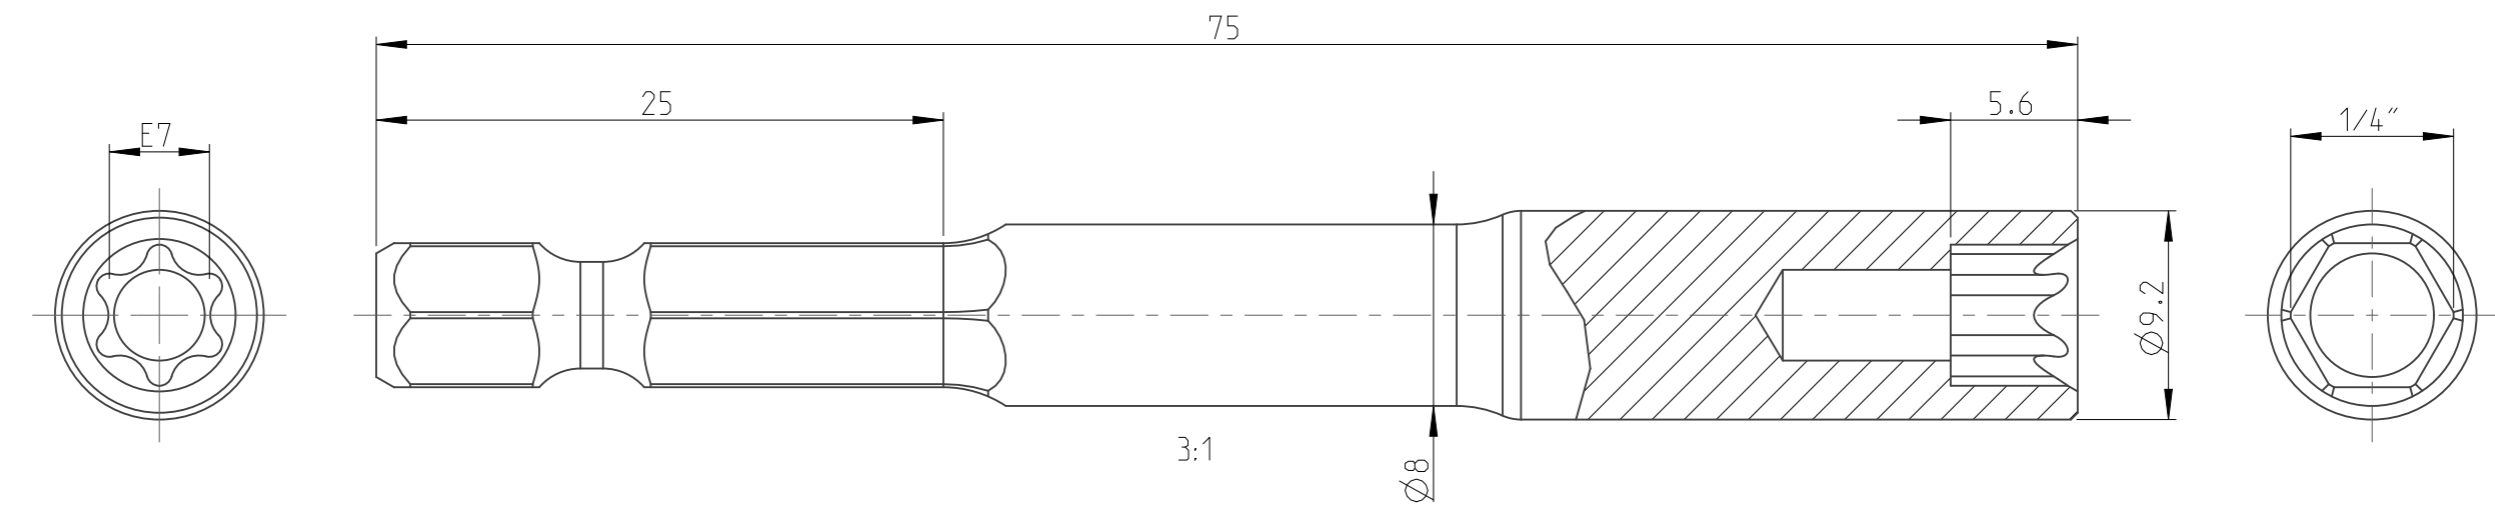

PART	4027107107	Status	Released	Rev. / Iter	1.2
Drawing	4027107107	Status		Rev. / Iter	1.3

1 2 3 4 5 6 7 8 9 10

A
B
C
D
E
F
G

proprietary document. Not to be used in any way without our consent.

SALTUS	Name	Nut setter-HEXE1/4"-L75-E7
	Designation	4027 1071 07