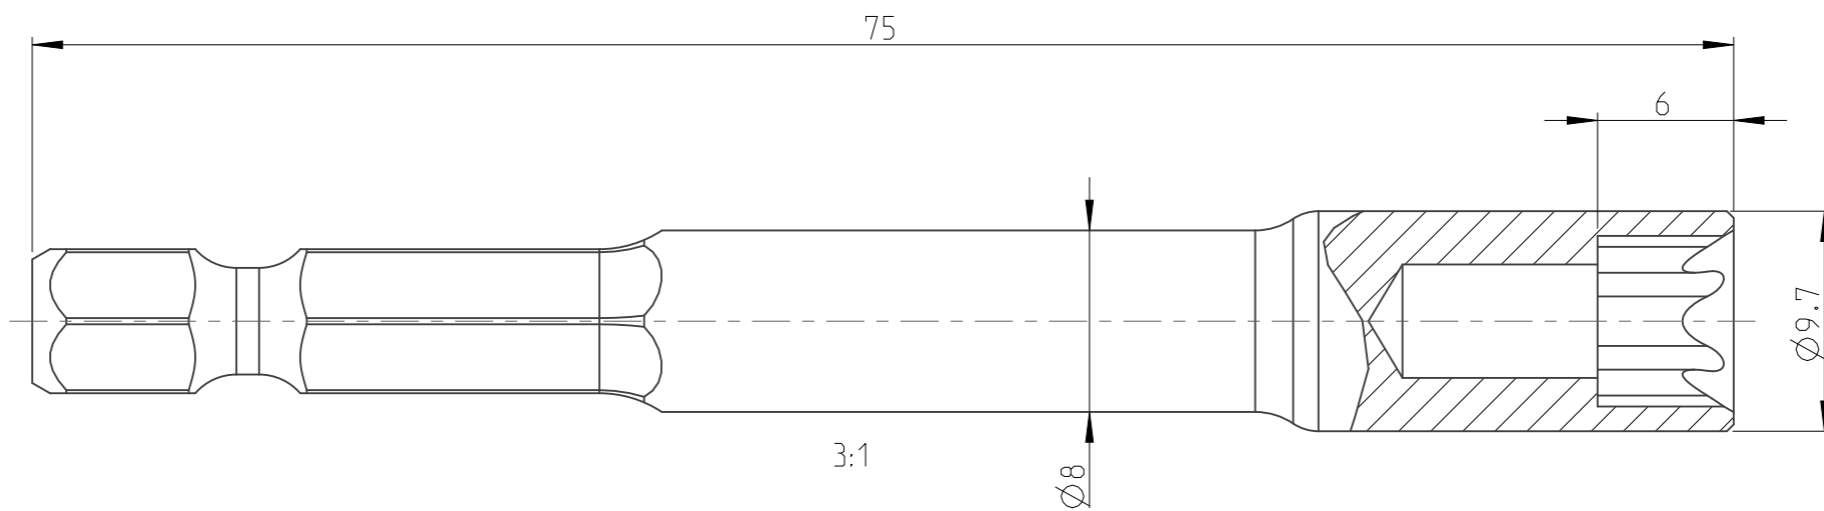

PART	4027107108	Status	Released	Rev./Iter	1.2
Drawing	4027107108	Status		Rev./Iter	1.3

2:1

proprietary document. Not to be used in any way without our consent.

SALTUS

Name	Nut setter-HEXE1/4"-L75-E8
Designation	4027 1071 08