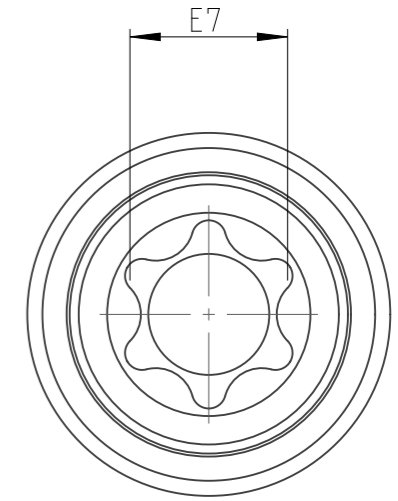

ASSEMBLY	4027107307	Status	Released	Rev. / Iter	2.1
DRAWING	4027107307	Status		Rev. / Iter	2.1

proprietary document. Not to be used in any way without our consent.

SALTUS	Name	Nut setter-HEXE1/4"-L50-E7-R
	Designation	4027 1073 07