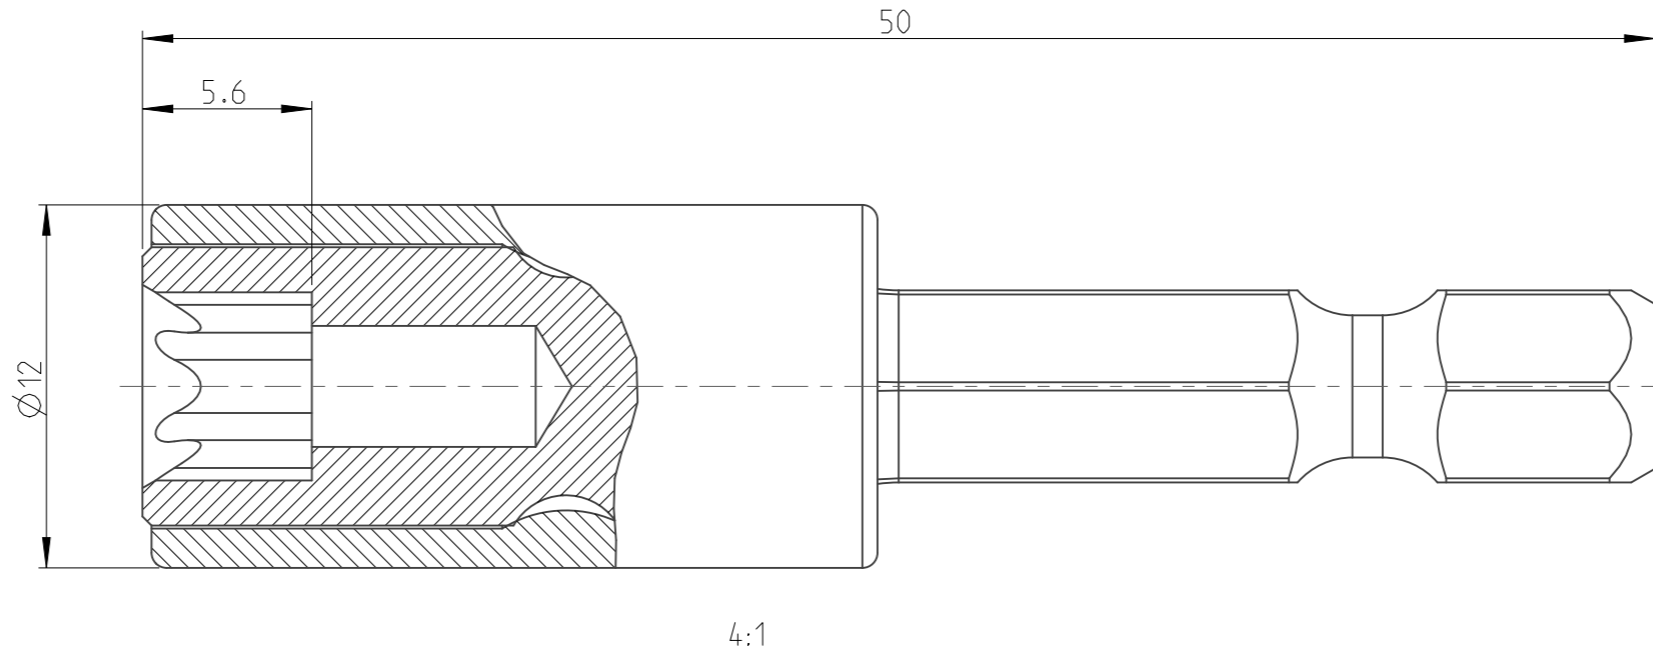

ASSEMBLY	4027107307	Status	Released	Rev. / Iter	2.1
DRAWING	4027107307	Status		Rev. / Iter	2.1

proprietary document. Not to be used in any way without our consent.

SALTUS	Name	Nut setter-HEXE1/4"-L50-E7-R
	Designation	4027 1073 07