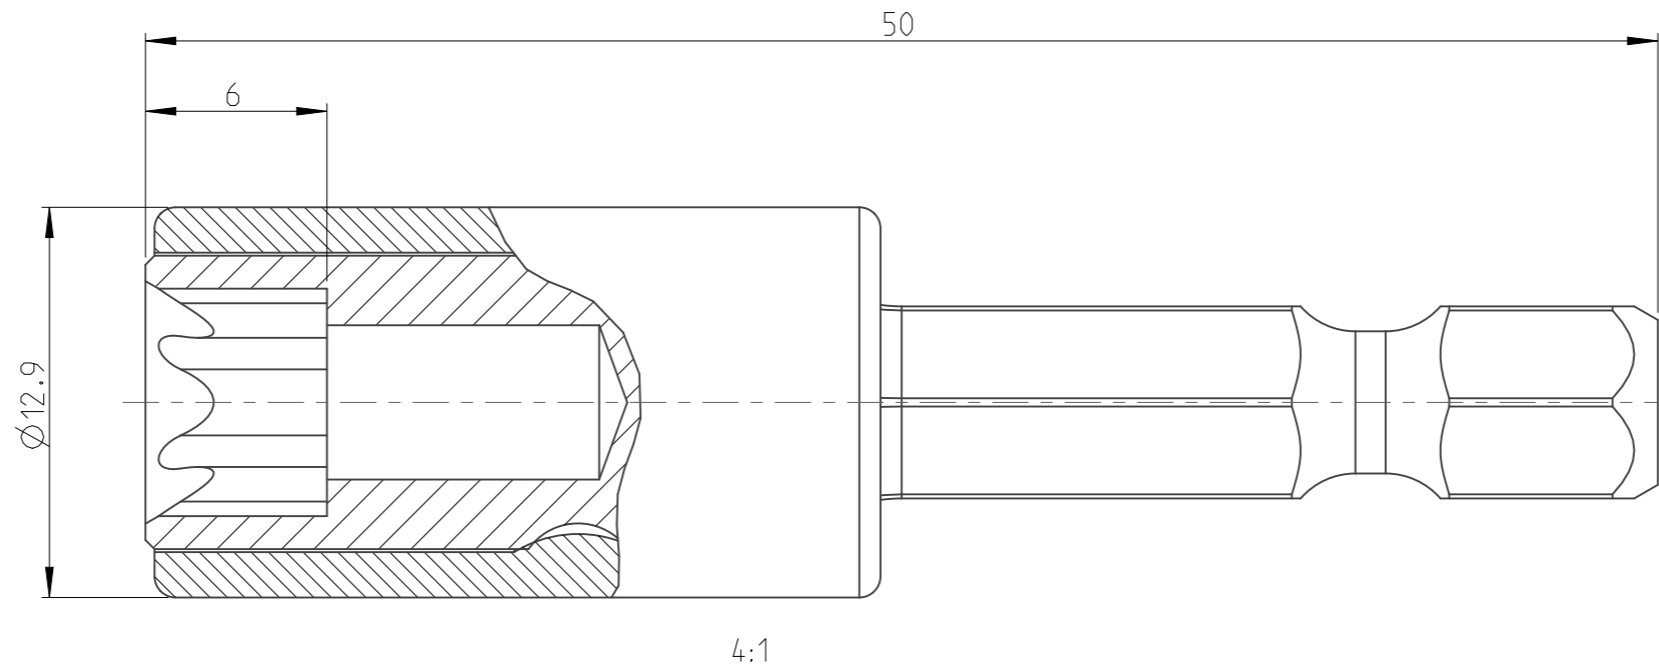

ASSEMBLY	4027107308	Status	Released	Rev. / Iter	1.1
DRAWING	4027107308	Status		Rev. / Iter	1.1

3:2

proprietary document. Not to be used in any way without our consent.

**SALTUS**

Name	Nut setter-HEXE1/4"-L50-E8-R
Designation	4027 1073 08