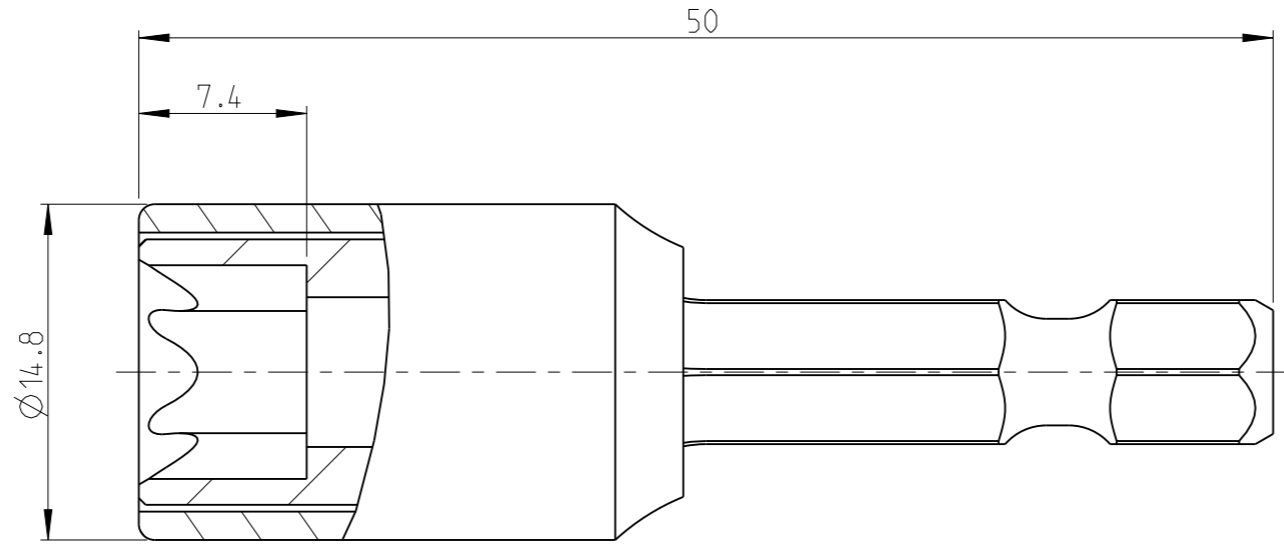

ASSEMBLY	4027107310	Status Released	Rev. 1.0
DRAWING	4027107310	Status	Rev. 1.0

proprietary document. Not to be used in any way without our consent.

SALTUS

Name	Nut setter-HEXE1/4"-L50-E10-R
Designation	4027 1073 10