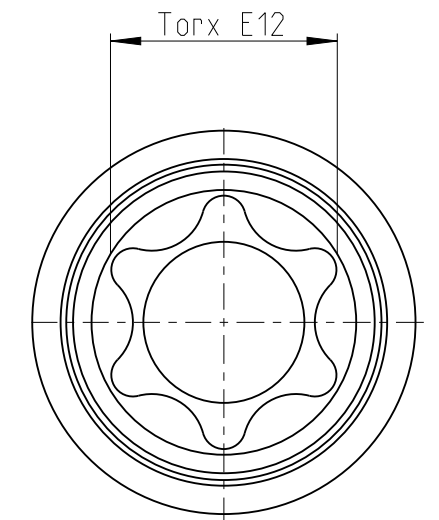

ASSEMBLY	4027107312	Status	Released	Rev. / Iter	1.3
DRAWING	4027107312	Status		Rev. / Iter	1.3

proprietary document. Not to be used in any way without our consent.

<b>SALTUS</b>	Name	Nut STR-HEXE1/4"-L50-E12-R
	Designation	4027 1073 12