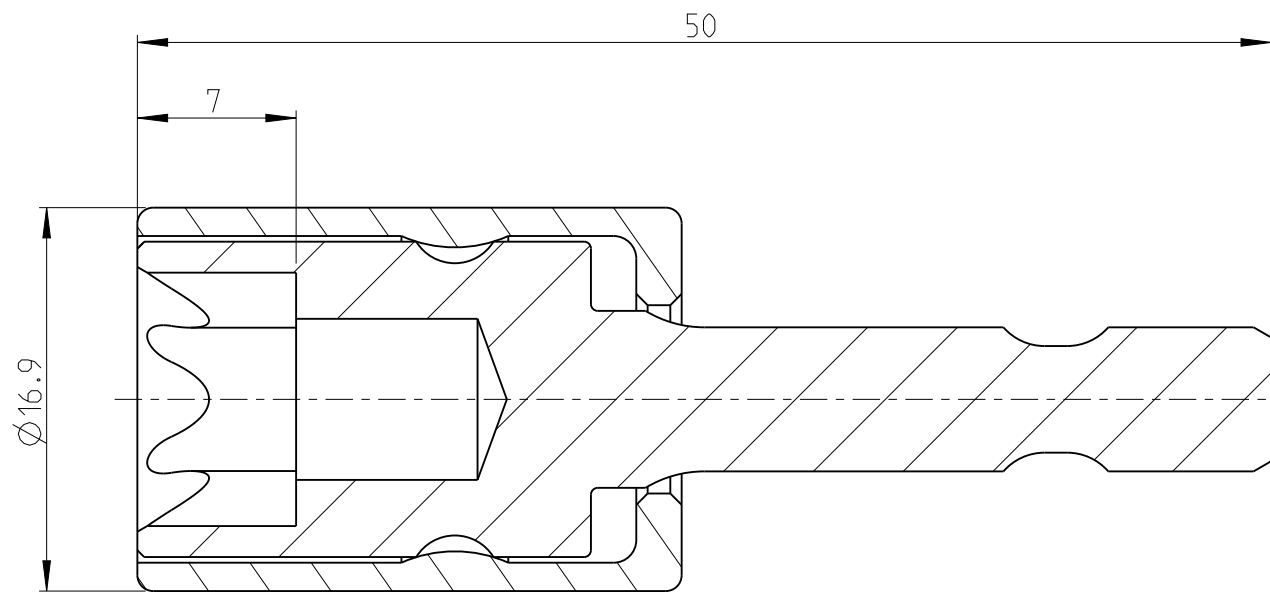

ASSEMBLY	4027107312	Status	Released	Rev. / Iter	1.3
DRAWING	4027107312	Status		Rev. / Iter	1.3

proprietary document. Not to be used in any way without our consent.

<b>SALTUS</b>	Name	Nut STR-HEXE1/4"-L50-E12-R
	Designation	4027 1073 12