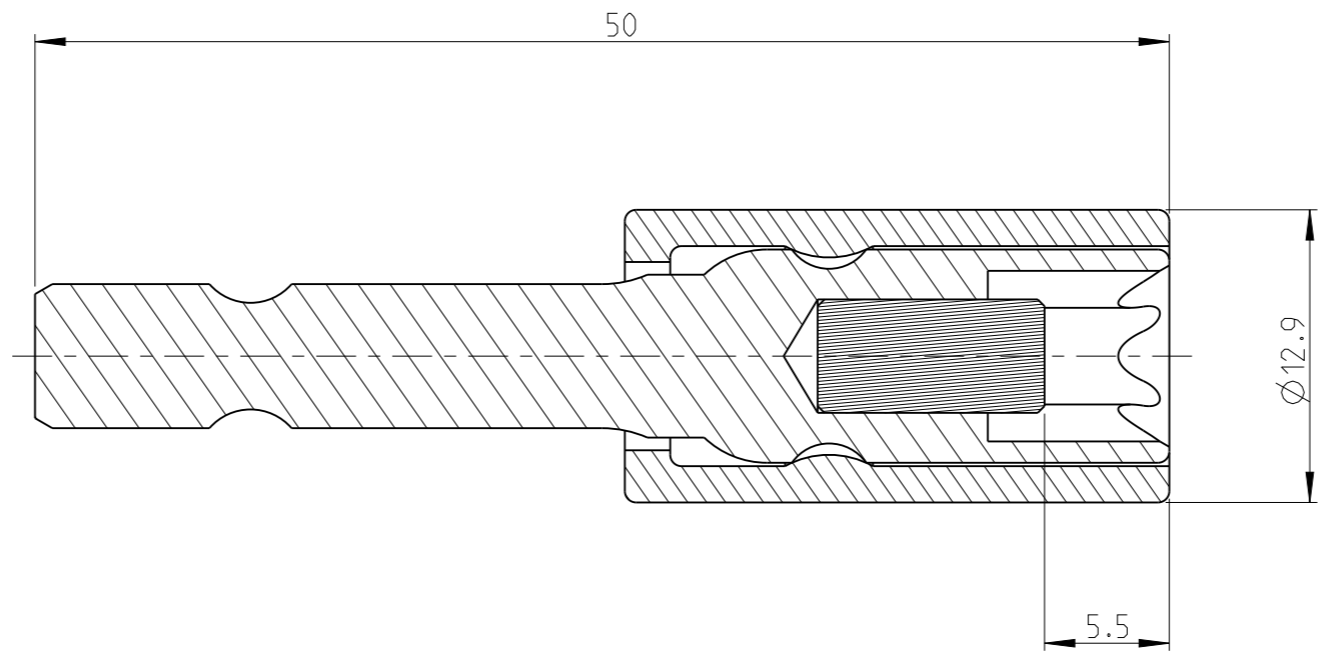

ASSEMBLY	4027107358	Status	In Work	Rev. / Iter	0,0
DRAWING	4027107358	Status		Rev. / Iter	0,0

proprietary document. Not to be used in any way without our consent.

SALTUS

Name
Nut setter-HEXE1/4"-L50-E8-M-R
Designation
4027 1073 58