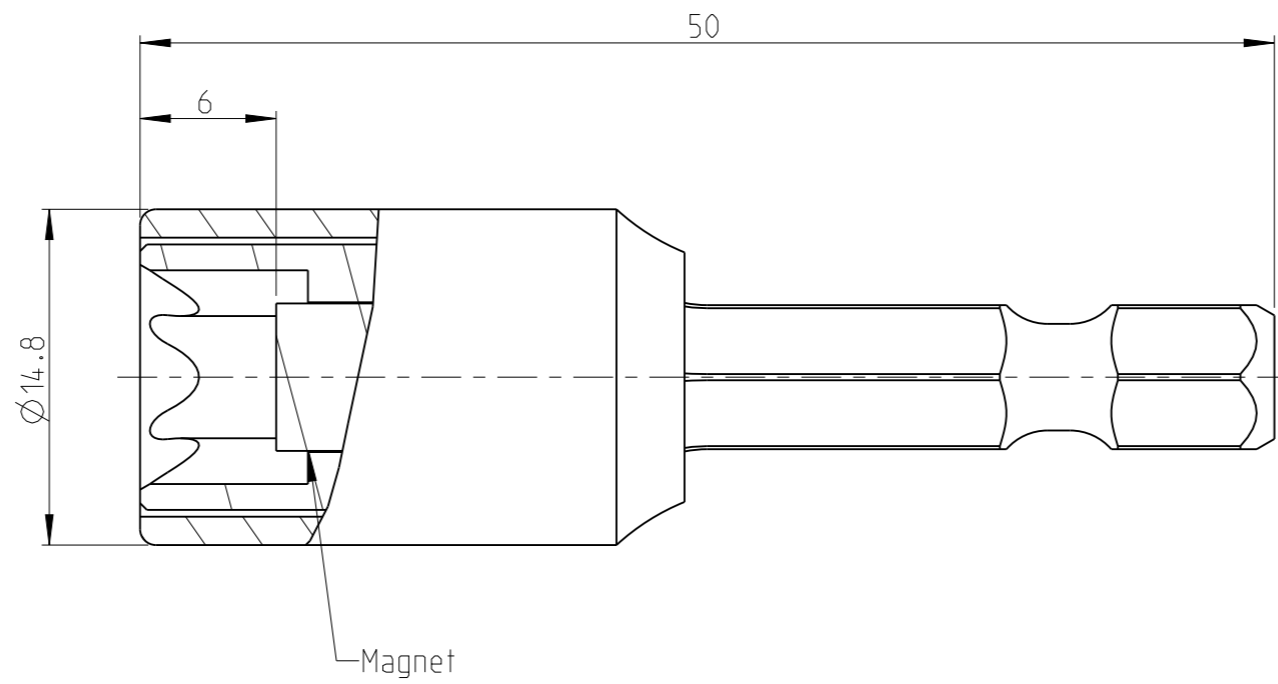

ASSEMBLY	4027107360	Status	Released	Rev. / Iter	1.0
DRAWING	4027107360	Status		Rev. / Iter	1.0

proprietary document. Not to be used in any way without our consent.

SALTUS

Name	Nut STR-HEXE1/4"-L50-E10-M-R
Designation	4027 1073 60